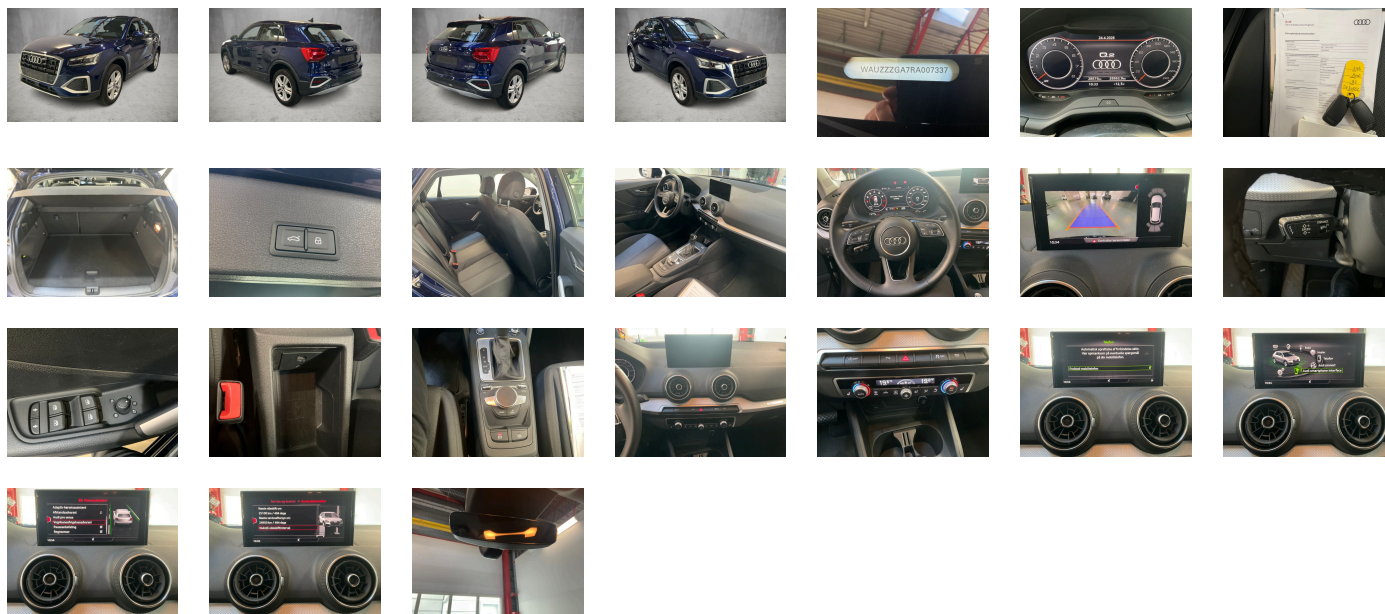

PICTURES

Picture viewer: <https://fm.bilsalg.dk/business/picturebrowser?t=full&guid=ac9f8b86-fb08-42ee-8585-6ca7458a2f41&carid=20983557>