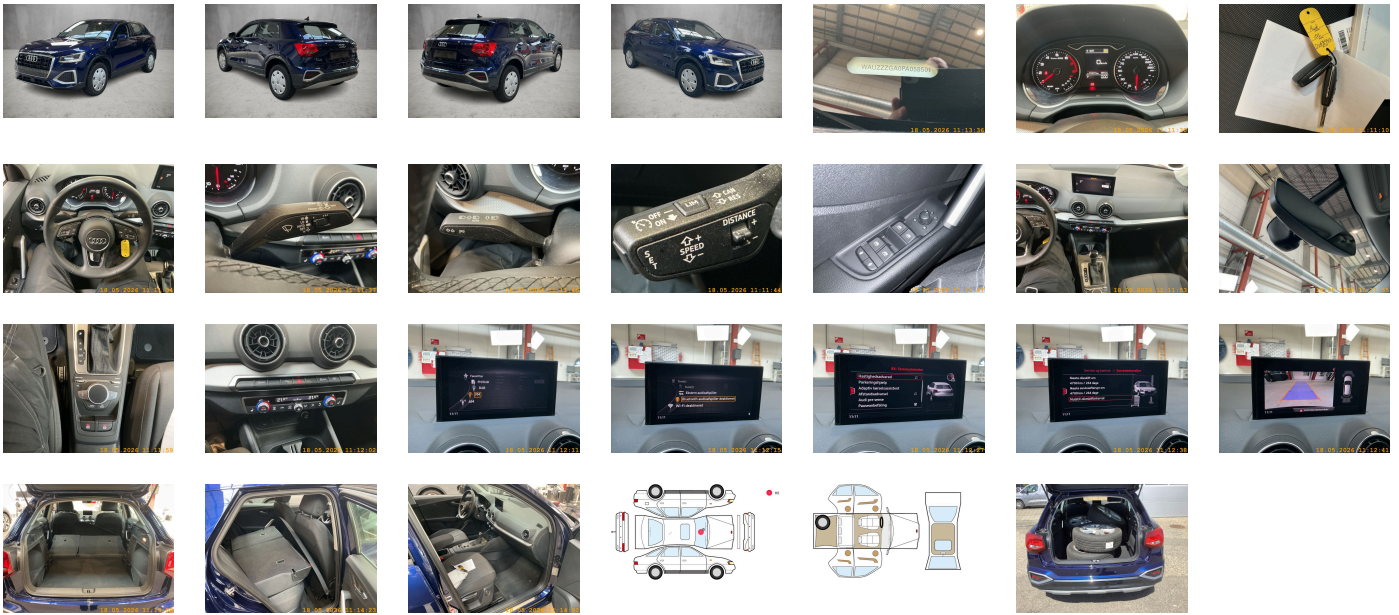

PICTURES

Picture viewer: <https://fm.bilsalg.dk/business/picturebrowser?t=full&guid=144fd5fb-4dd0-424c-81c6-e9a941c80895&carid=20894368>

OVERVIEW OF DAMAGES AND SHORTAGES

N°	LOCATION	TYPE	SEVERITY	INSURANCE	NOTES	DAMAGE GROUP
1		Mangler			Indlevering sommerhjul	
2	Front Windscreen	Stone Chips	C5		Reporting needed 2 stk	

Severity explanation:

C0 = No damage / C1 = Simple preparation / C2 = Minor preparation needed / C3 = Can be smart repaired / C4 = Repair/spray paint / C5 = Need replacement

ELECTRICAL AND MECHANICAL CONDITION

N°	LOCATION	TYPE	NOTES
1	Is the car drivable	Yes