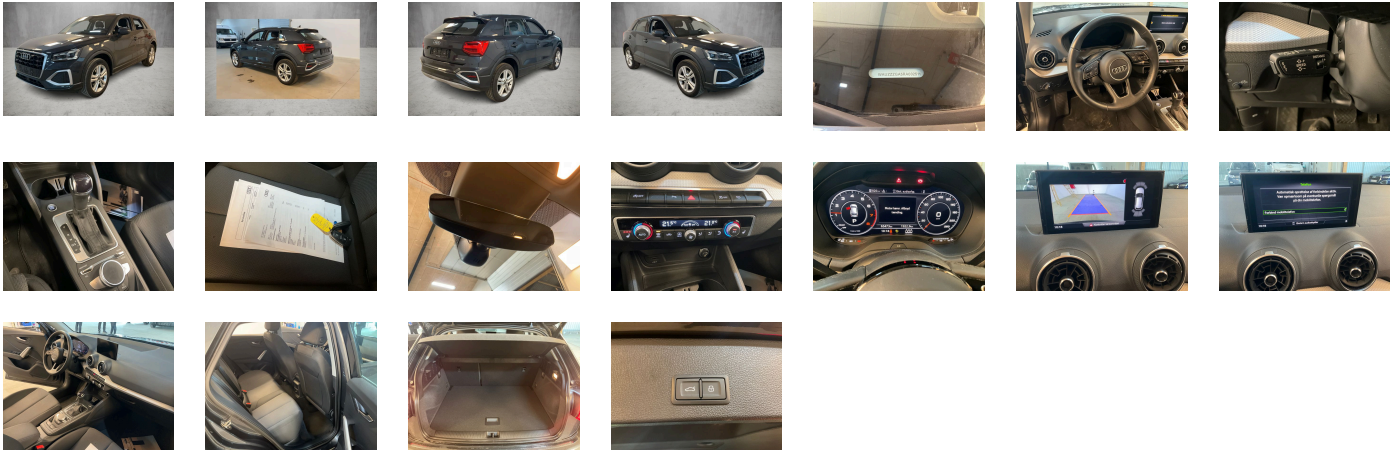

PICTURES

Picture viewer: <https://fm.bilsalg.dk/business/picturebrowser?t=full&guid=f0ffe2b3-21af-4504-9d0e-0c69588bbf1c&carid=20894361>