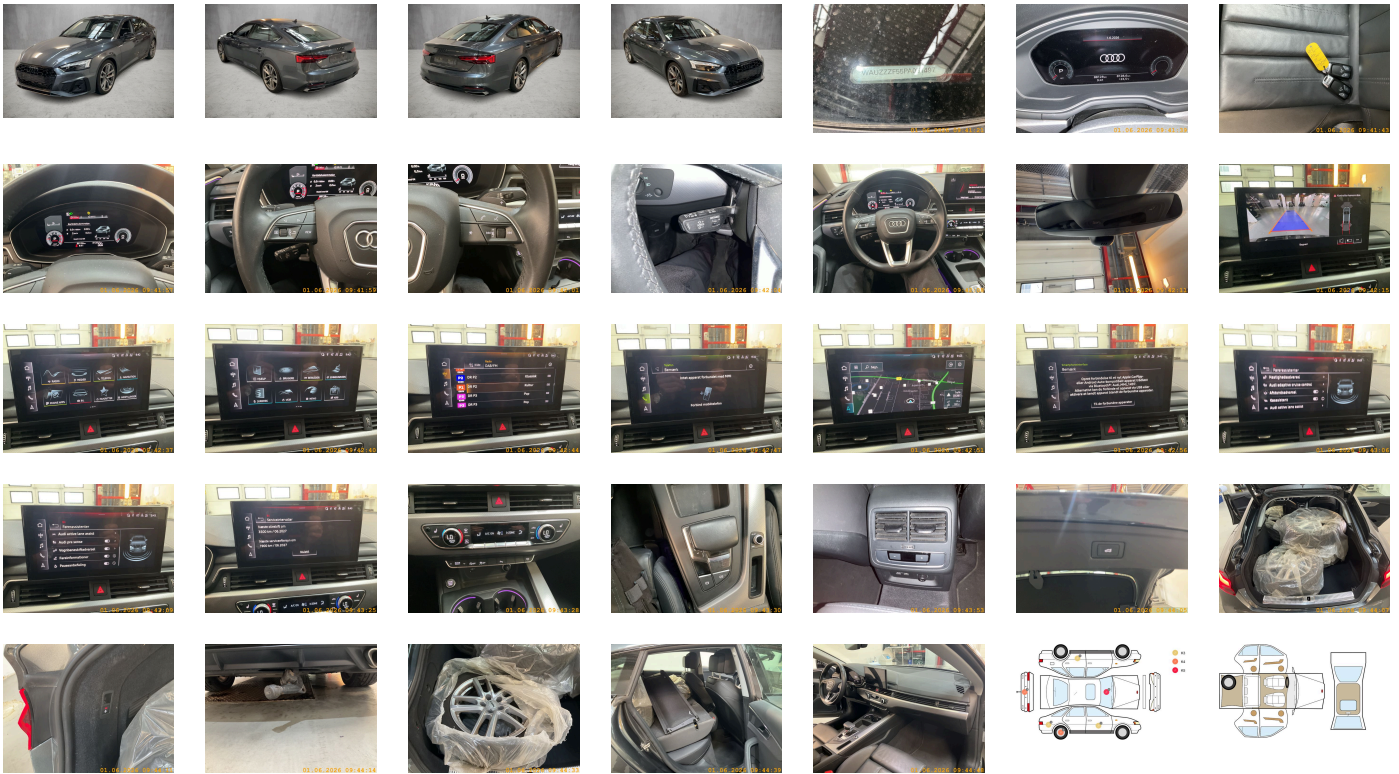

PICTURES

Picture viewer: <https://fm.bilsalg.dk/business/picturebrowser?t=full&guid=91af090c-cbeb-467a-b813-cf04434178b0&carid=20831322>

OVERVIEW OF DAMAGES AND SHORTAGES

N°	LOCATION	TYPE	SEVERITY	INSURANCE	NOTES	DAMAGE GROUP
1	Front Windscreen 	Stone Chips 	C5		Reporting needed	
2	Rear Bumper 	Scratch 	C4		Reporting needed	
3	R. Rear Rim 	Scratch 	C4		Reporting needed	
4	R. Rear Quarter Panel 	Scratch 	C3			
5	R. Front Door 	Dent 	C3			
6	L. Rear Door 	Scratch 	C3			

Severity explanation:

C0 = No damage / C1 = Simple preparation / C2 = Minor preparation needed / C3 = Can be smart repaired / C4 = Repair/spray paint / C5 = Need replacement

ELECTRICAL AND MECHANICAL CONDITION

N°	LOCATION	TYPE	NOTES
1	Is the car drivable	Yes