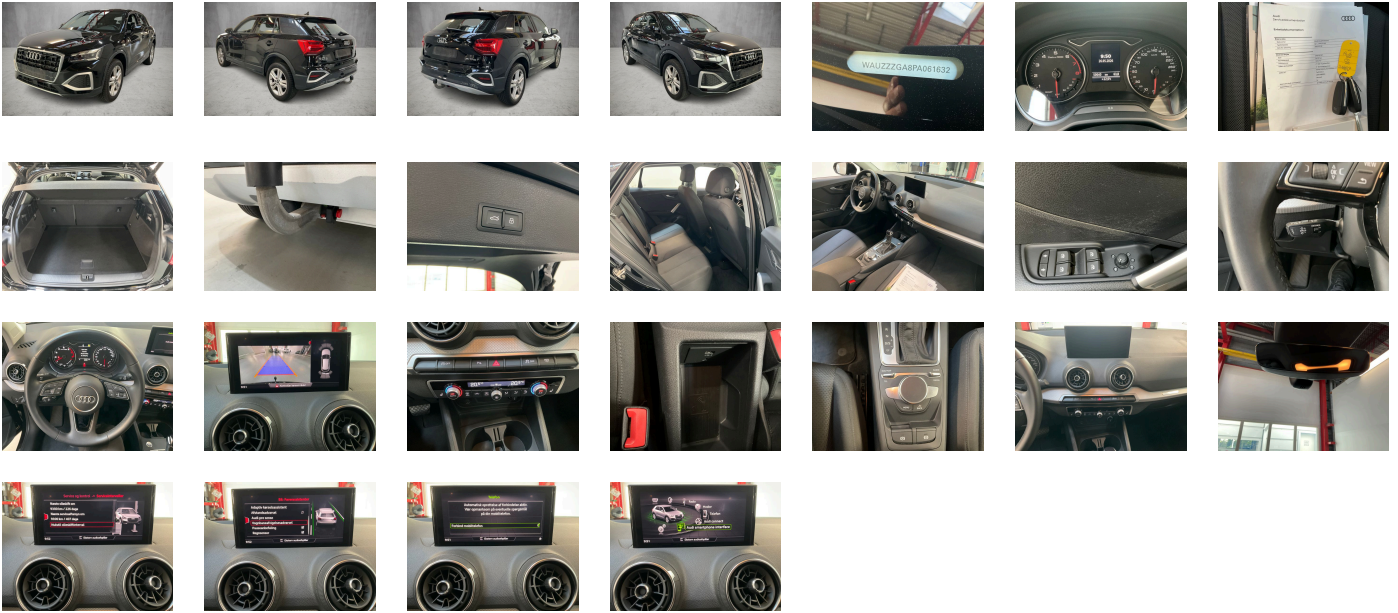

PICTURES

Picture viewer: <https://fm.bilsalg.dk/business/picturebrowser?t=full&guid=53c6e0ab-b69e-49d1-95a8-cd5502ca0d19&carid=20821958>