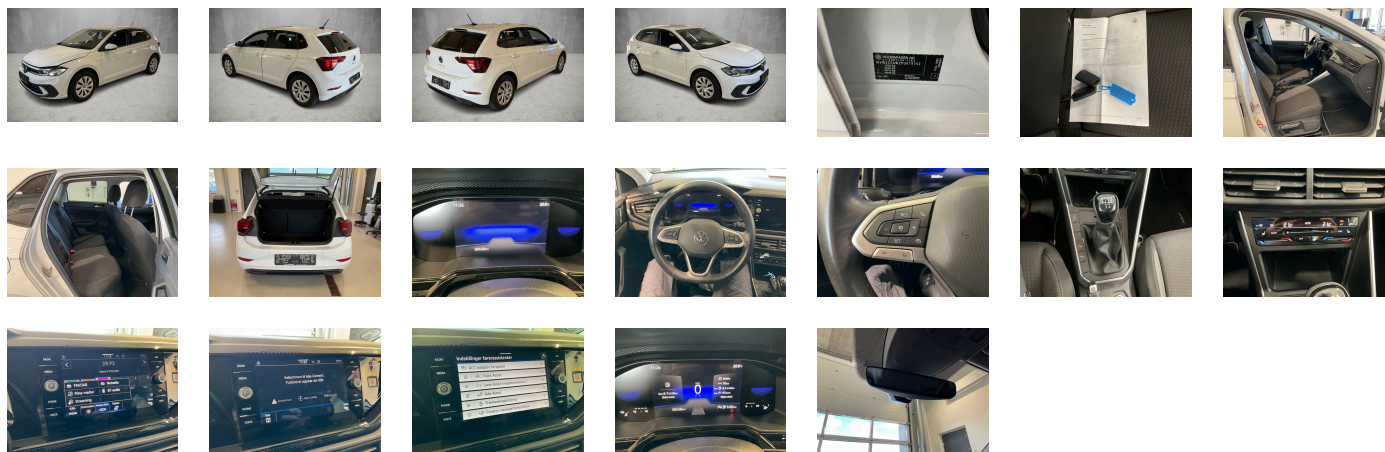

PICTURES

Picture viewer: <https://fm.bilsalg.dk/business/picturebrowser?t=full&guid=f90368cc-2f67-4d78-8b75-8c4d5016390a&carid=20790444>