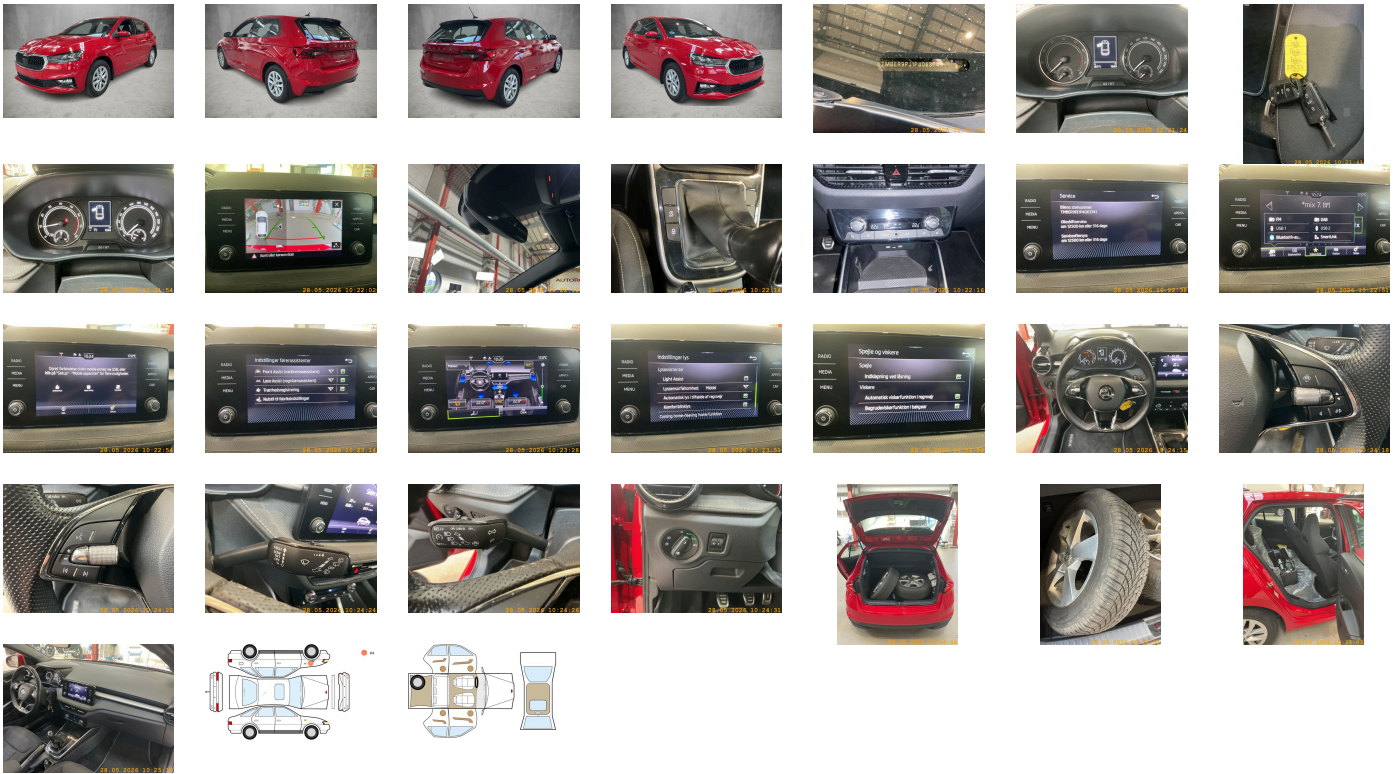

PICTURES

Picture viewer: <https://fm.bilsalg.dk/business/picturebrowser?t=full&guid=86eaae23-1b8f-4b47-ac1c-58ab55c88dc9&carid=20777756>