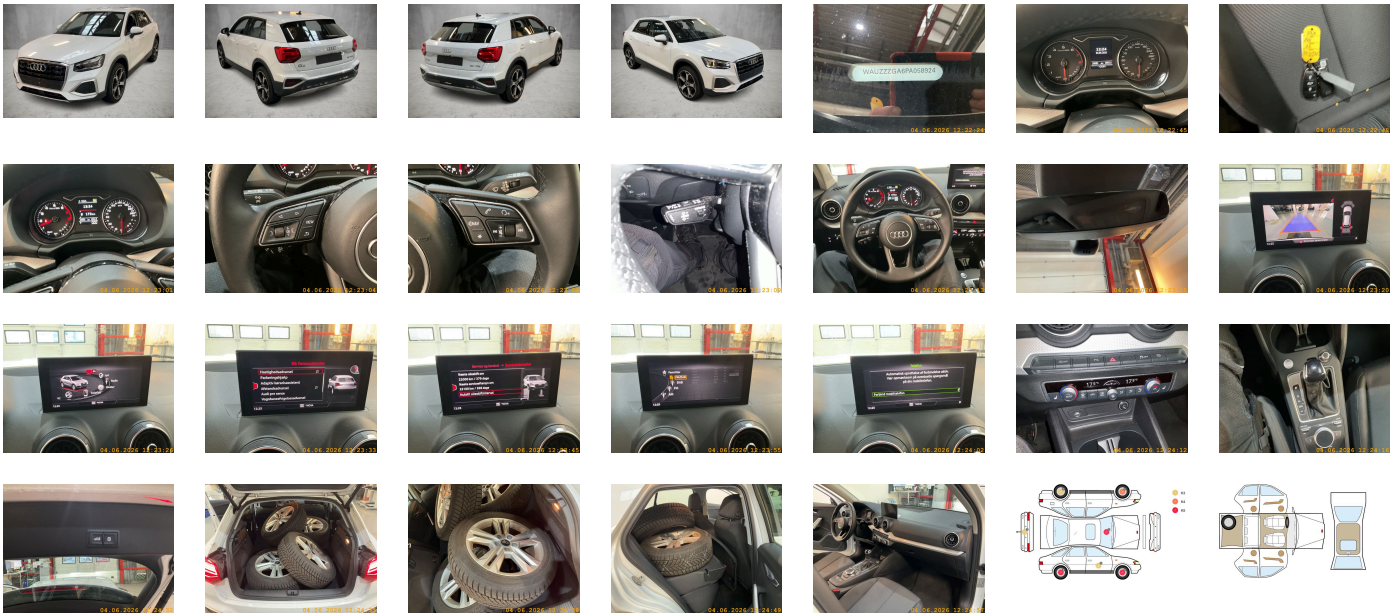

Body type:
SUV

Number of doors:
5

Drive type:
FWD

Model year:
2020

Engine power:
110 kW

Number of seats:
5

Engine size (cc):
1498

Interior:

PICTURES

Picture viewer: <https://fm.bilsalg.dk/business/picturebrowser?t=full&guid=0c450f58-622e-481e-8551-742542f648a8&carid=20772005>

OVERVIEW OF DAMAGES AND SHORTAGES

N°	LOCATION	TYPE	SEVERITY	INSURANCE	NOTES	DAMAGE GROUP
1	R. Rear Tyre	Hole	C5	Reporting needed	Kunde oplyser at et af dækkene på bilen er midlertidig lappet med skum.	
						
2	Front Windscreen	Stone Chips	C5	Reporting needed		
						
3	R. Front Rim	Scratch	C5	Reporting needed		
						
4	L. Front Rim	Scratch	C4	Reporting needed		
						
5	R. Rear Rim	Scratch	C4	Reporting needed		
						
6	Rear Bumper	Scratch	C3			
						
7	L. Rear Rim	Scratch	C3			
						
8	R. Front Door, List	Scratch	C3			
						