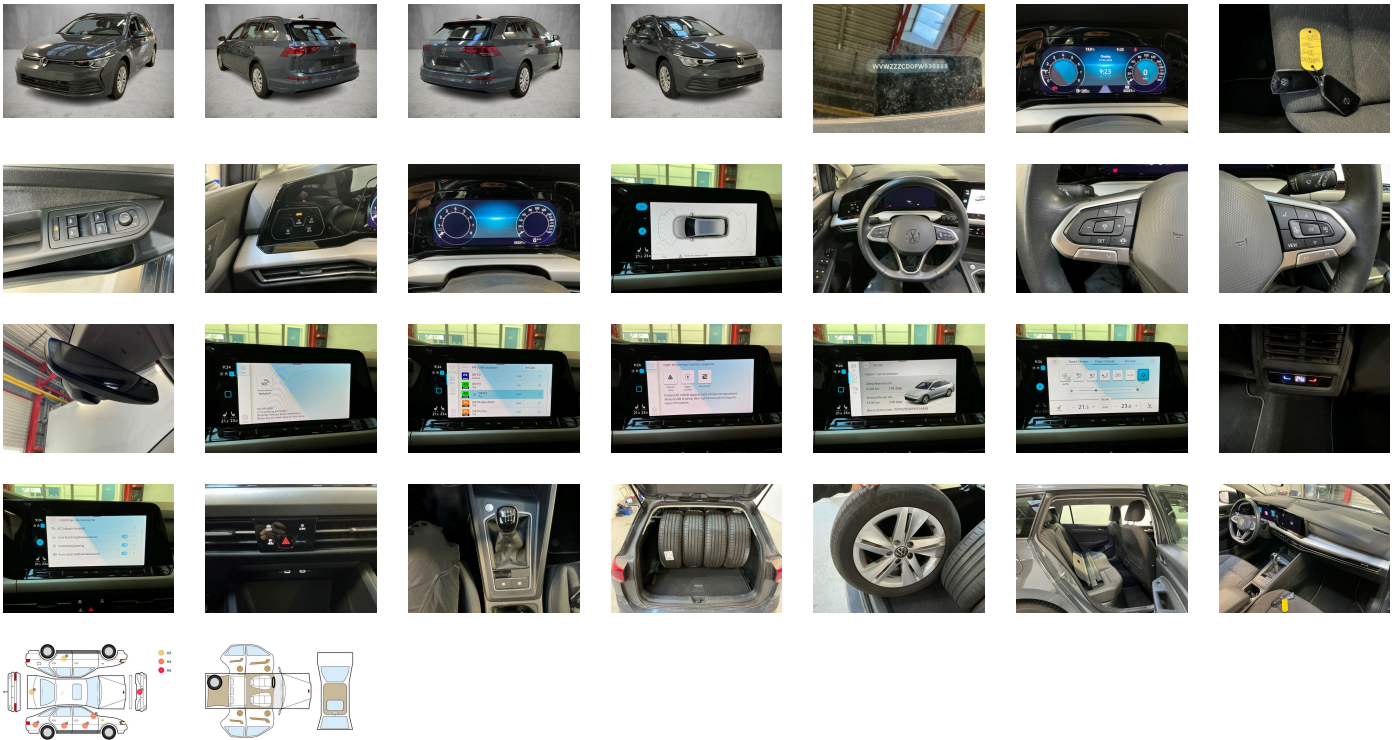

PICTURES

Picture viewer: <https://fm.bilsalg.dk/business/picturebrowser?t=full&guid=93ee39a9-e077-4487-8fed-8f6aedd62fc3&carid=20689078>