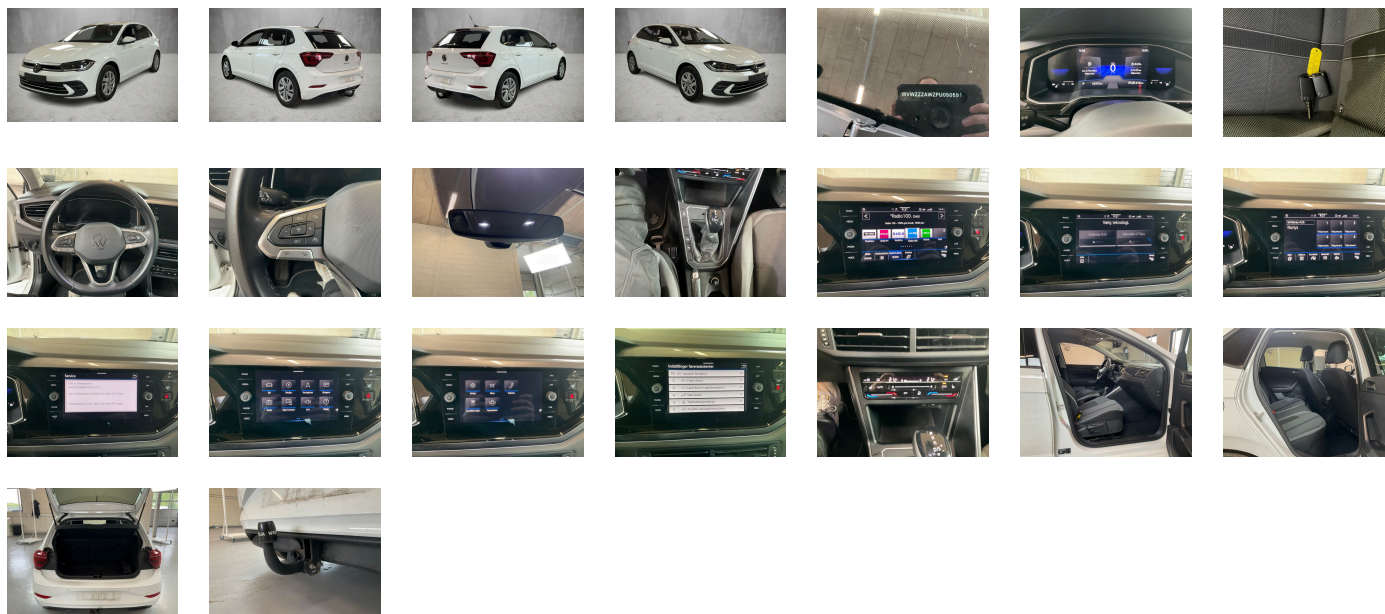

PICTURES

Picture viewer: <https://fm.bilsalg.dk/business/picturebrowser?t=full&guid=932bcd9f-4c5c-4ffd-a202-5a23d5baa09a&carid=20669643>