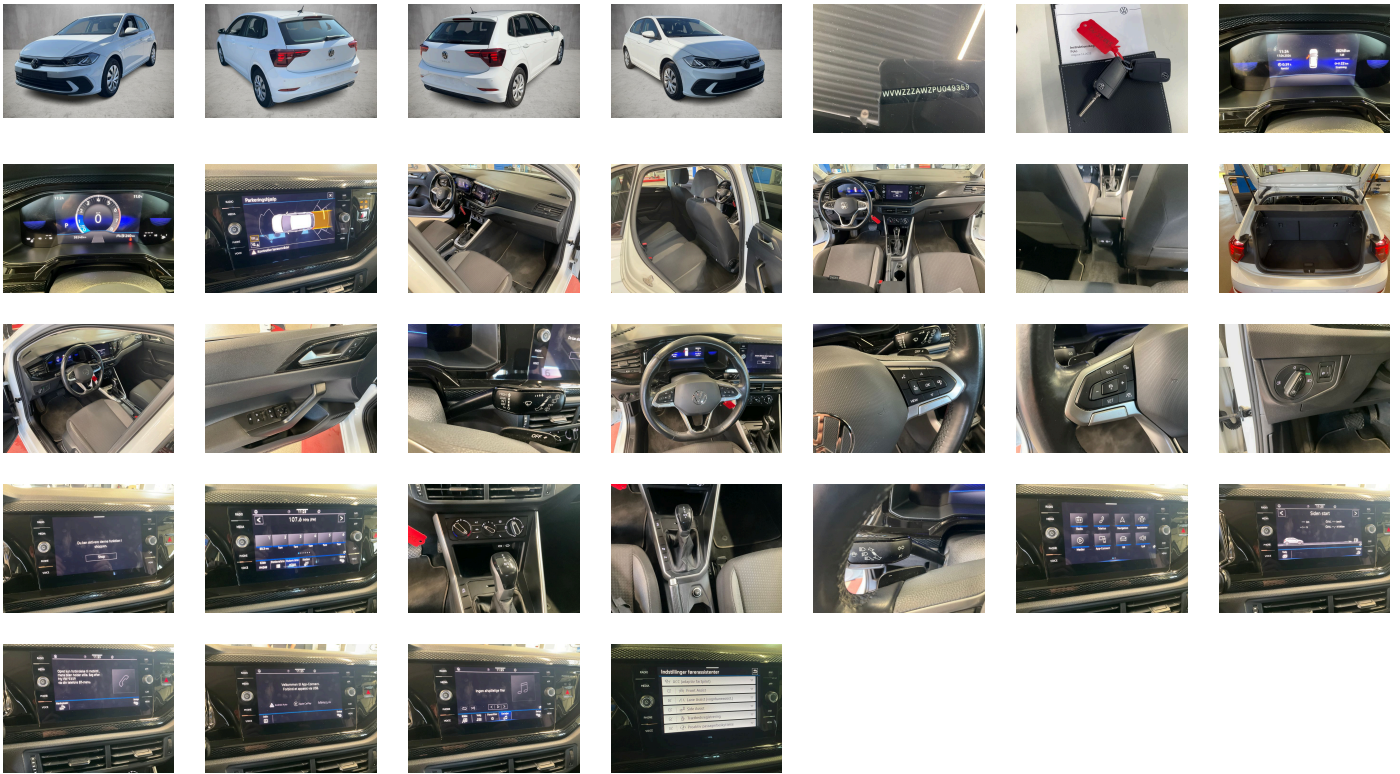

PICTURES

Picture viewer: <https://fm.bilsalg.dk/business/picturebrowser?t=full&guid=daae605f-ced7-4ef8-ad24-92f2a1e7e4a8&carid=20669636>