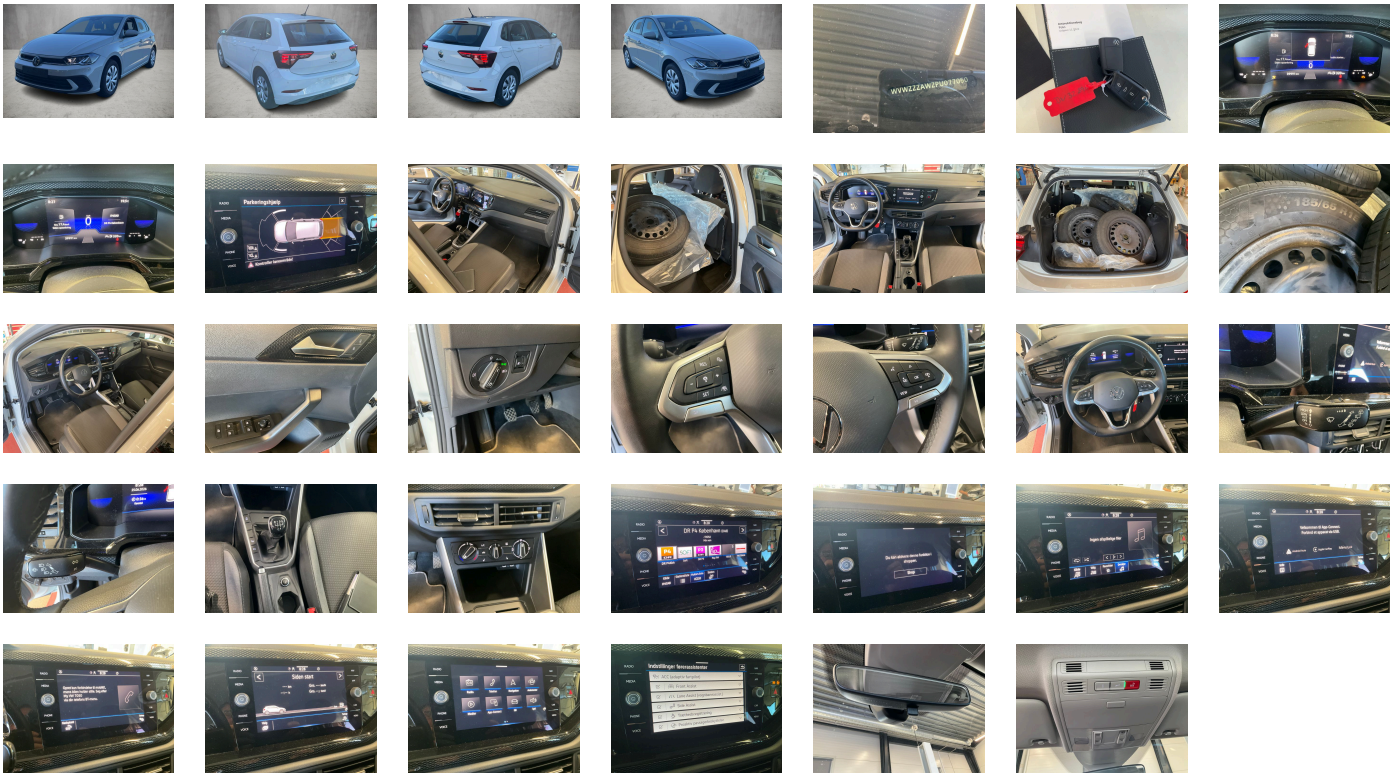

PICTURES

Picture viewer: <https://fm.bilsalg.dk/business/picturebrowser?t=full&guid=2fed5ce2-1262-470c-a613-a74234e11e73&carid=20669630>