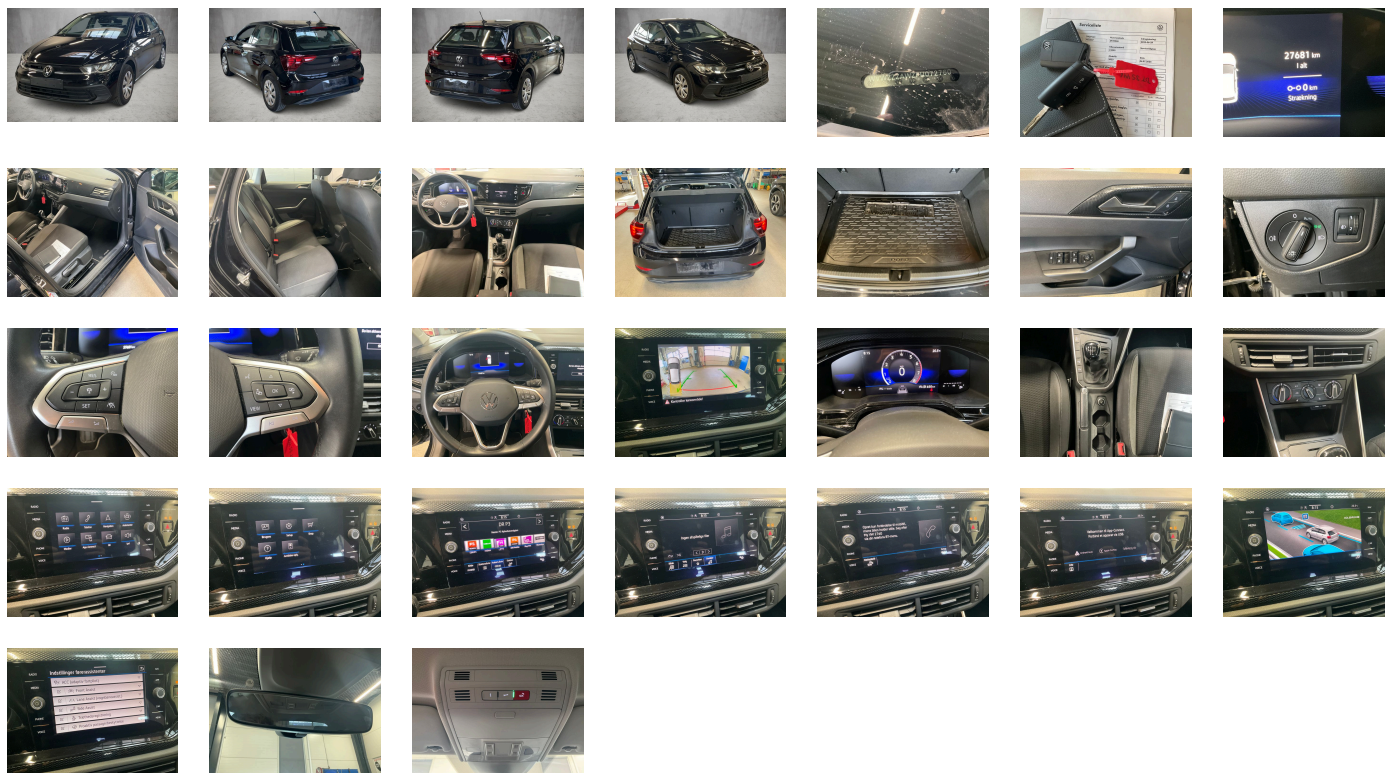

PICTURES

Picture viewer: <https://fm.bilsalg.dk/business/picturebrowser?t=full&guid=f25fd936-da26-4c20-a605-2226fb2599a3&carid=20655795>