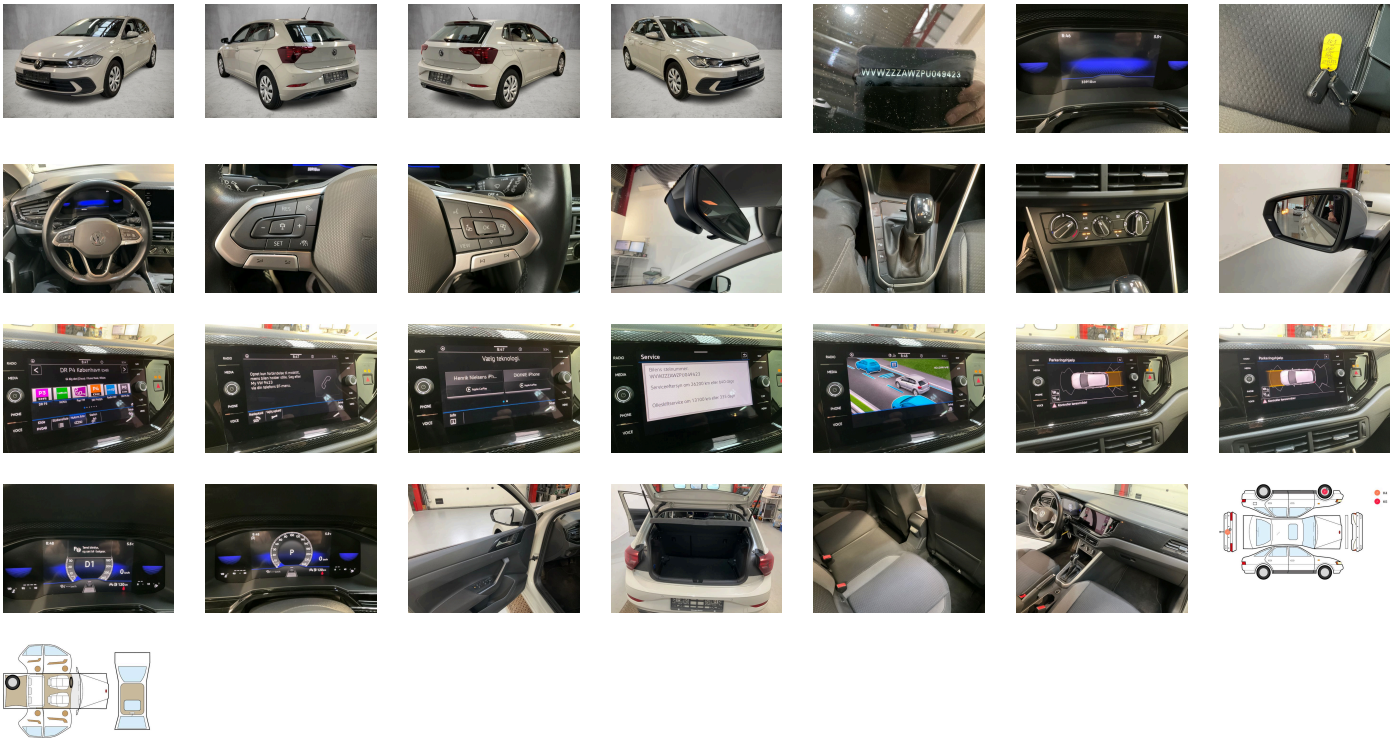

PICTURES

Picture viewer: <https://fm.bilsalg.dk/business/picturebrowser?t=full&guid=5cb56536-3471-4eb2-b7e7-3aae77f801a8&carid=20645883>