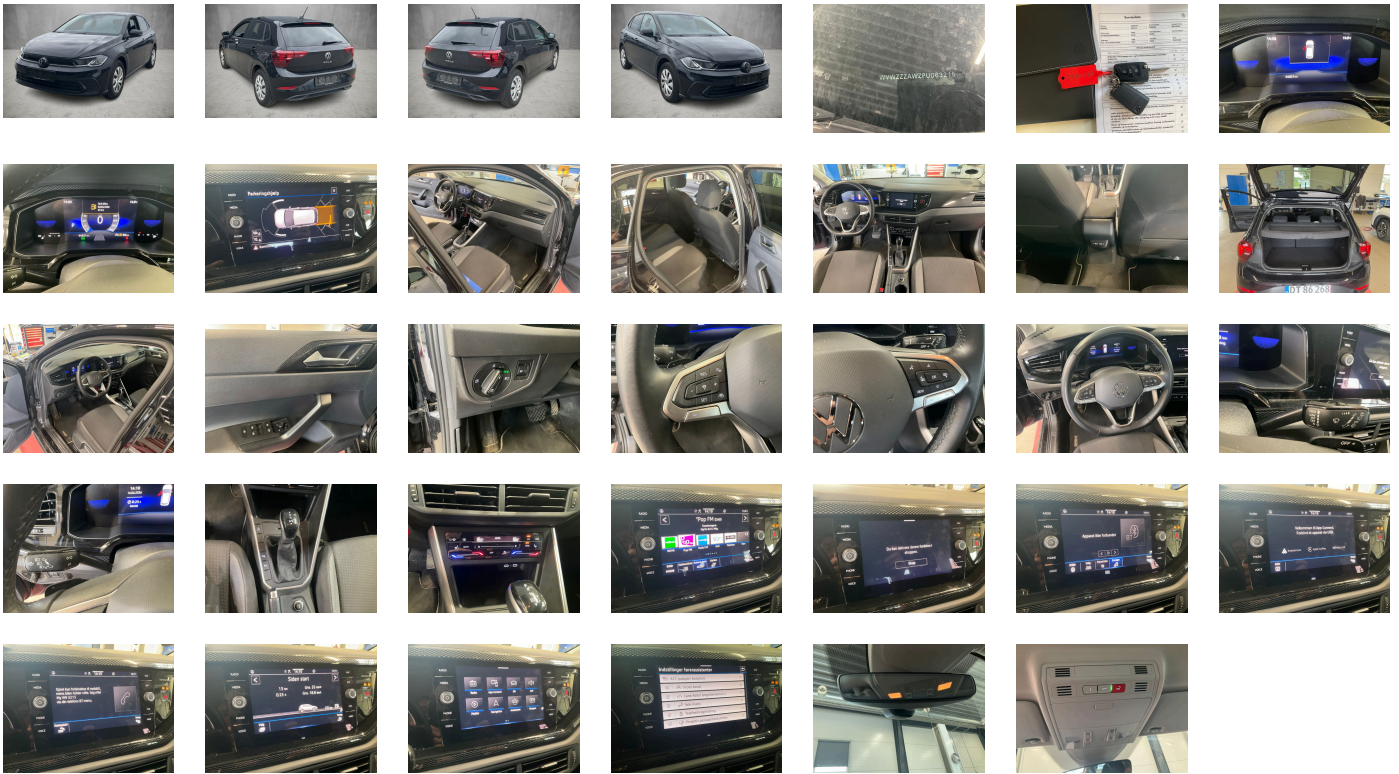

PICTURES

Picture viewer: <https://fm.bilsalg.dk/business/picturebrowser?t=full&guid=df113512-719c-40d6-98a6-b8cc651fd047&carid=20637446>