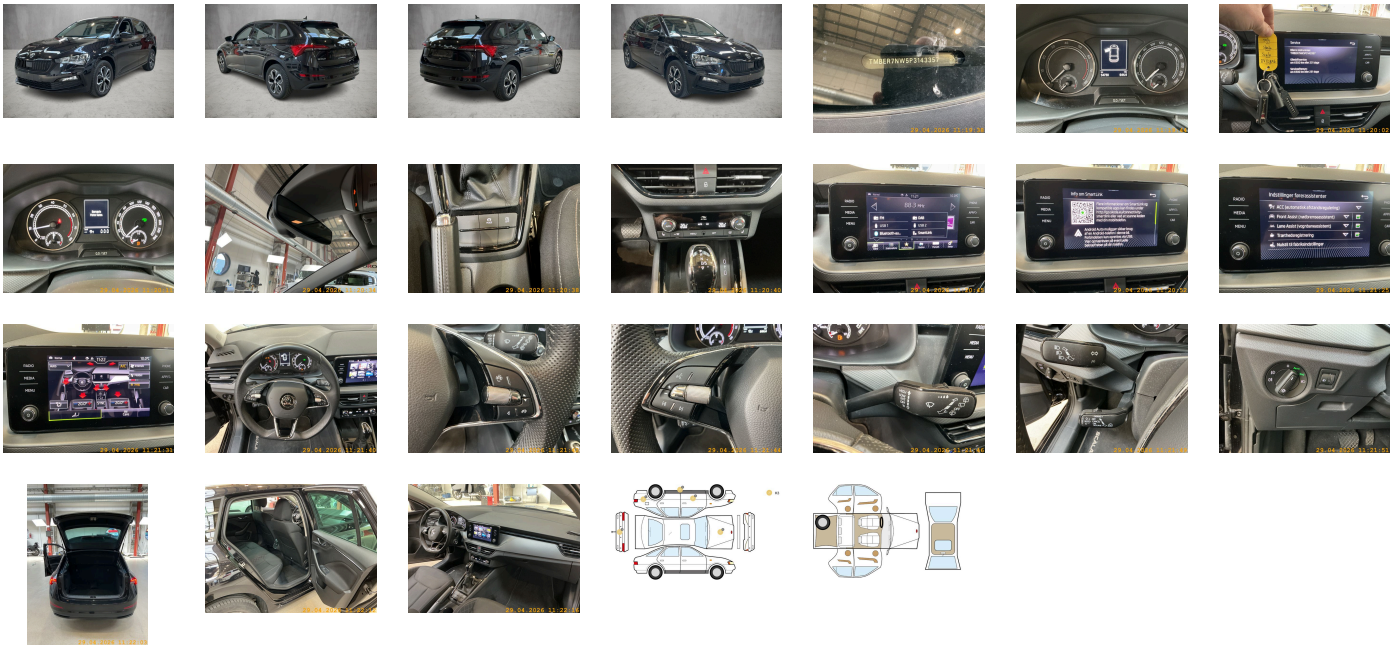

PICTURES

Picture viewer: <https://fm.bilsalg.dk/business/picturebrowser?t=full&guid=e8075c3c-e57c-4b51-98a7-db5cbe4cb93c&carid=20602708>