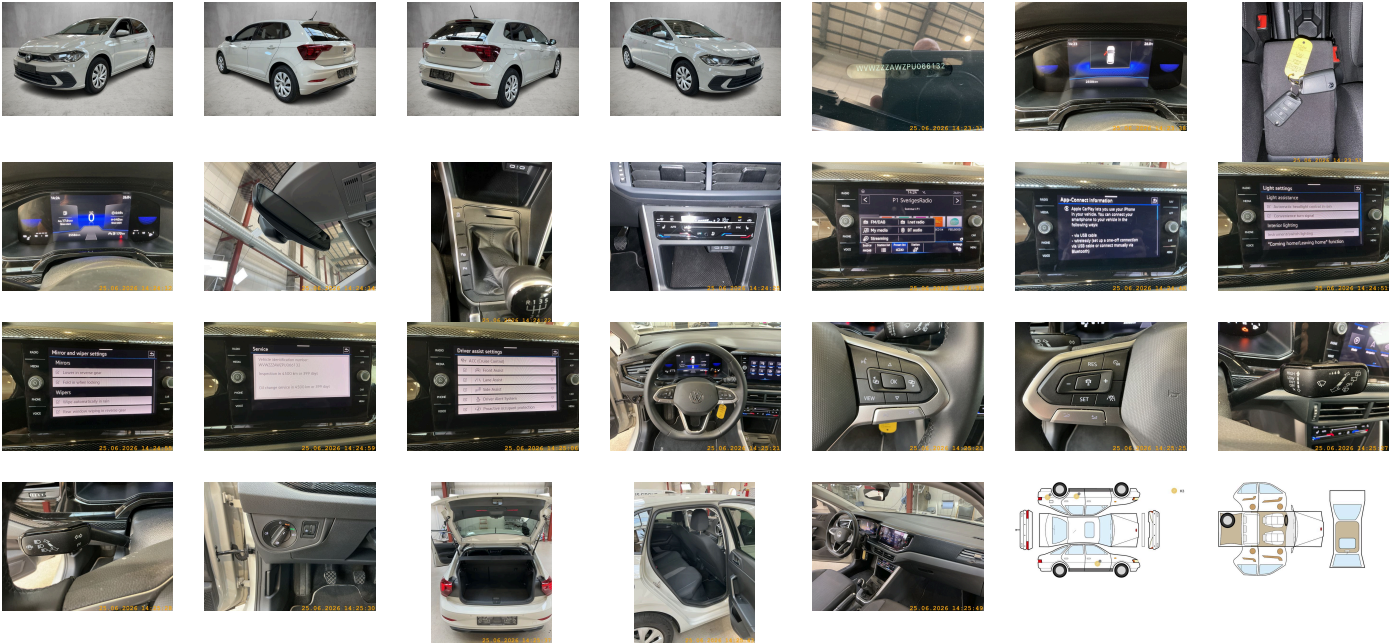

PICTURES

Picture viewer: <https://fm.bilsalg.dk/business/picturebrowser?t=full&guid=fb77d514-819a-4aef-96a8-0fe7647a8ced&carid=20602705>