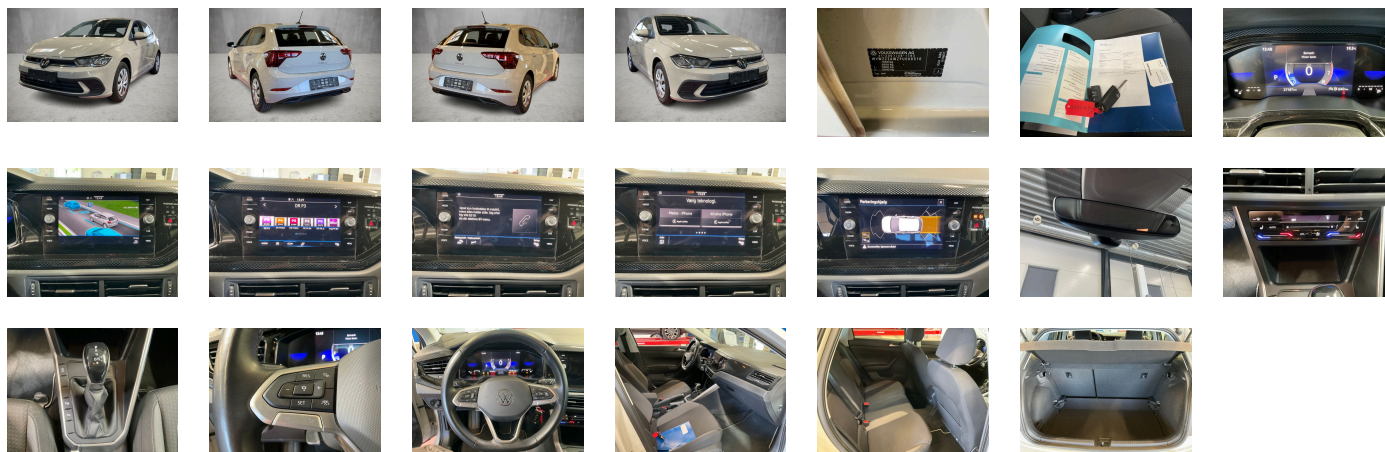

PICTURES

Picture viewer: <https://fm.bilsalg.dk/business/picturebrowser?t=full&guid=6fa029f7-e5fb-4515-9923-3da6c135af93&carid=20596172>

OVERVIEW OF DAMAGES AND SHORTAGES

N°	LOCATION	TYPE	SEVERITY	INSURANCE	NOTES	DAMAGE GROUP
1	R. Front Rim	Scratch	C5		Reporting needed	
2	Front Bumper	Scratch	C4		Reporting needed	
3	Rear Hood	Dent	C3			
4	Rear Bumper	Dent	C3			

Severity explanation:

C0 = No damage / C1 = Simple preparation / C2 = Minor preparation needed / C3 = Can be smart repaired / C4 = Repair/spray paint / C5 = Need replacement

ELECTRICAL AND MECHANICAL CONDITION

N°	LOCATION	TYPE	NOTES
1	Is the car drivable	Yes	
2	Warning Indicators, Oil	Lights