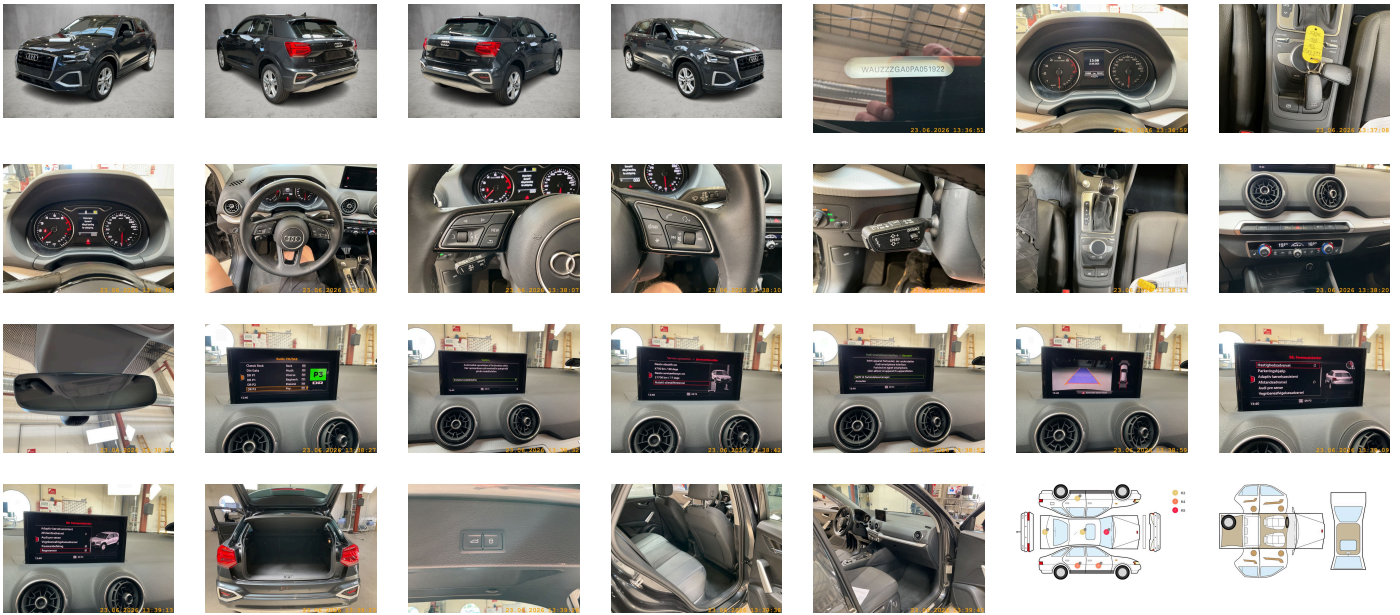

PICTURES

Picture viewer: <https://fm.bilsalg.dk/business/picturebrowser?t=full&guid=b9e1dc1a-95f8-42d7-9be9-de0bb664d0b1&carid=20583255>