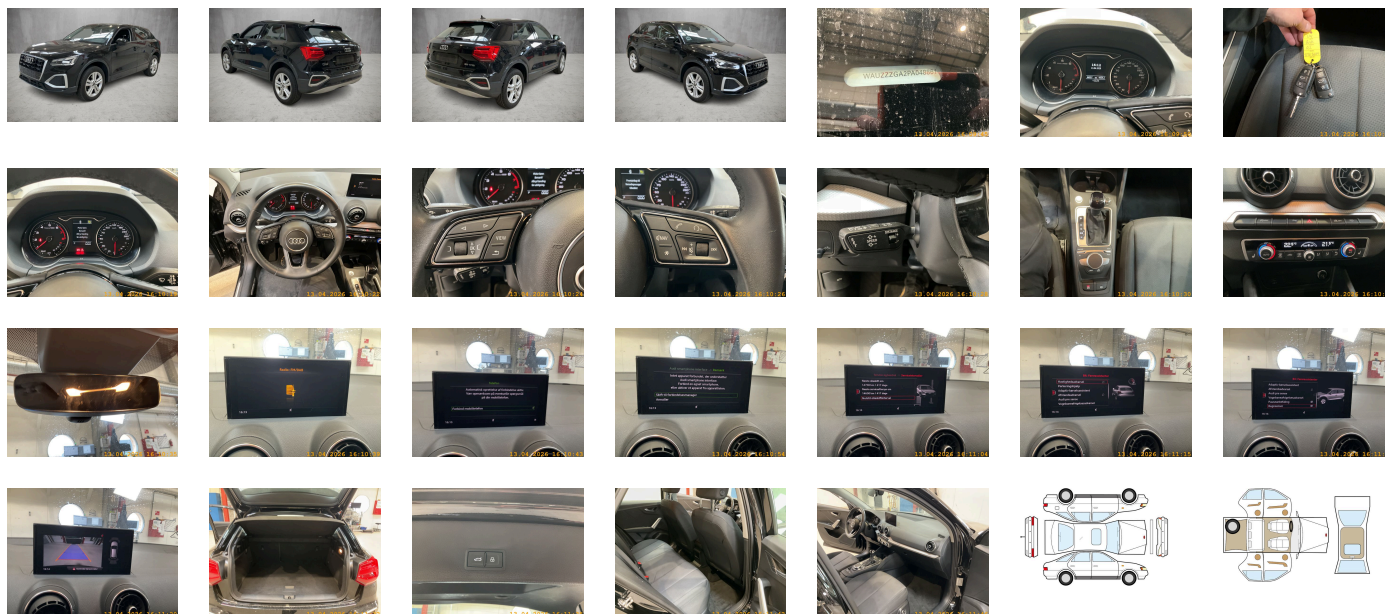

PICTURES

Picture viewer: <https://fm.bilsalg.dk/business/picturebrowser?t=full&guid=7c500a67-c5c8-45ff-84c0-30ec224c0bb1&carid=20544042>