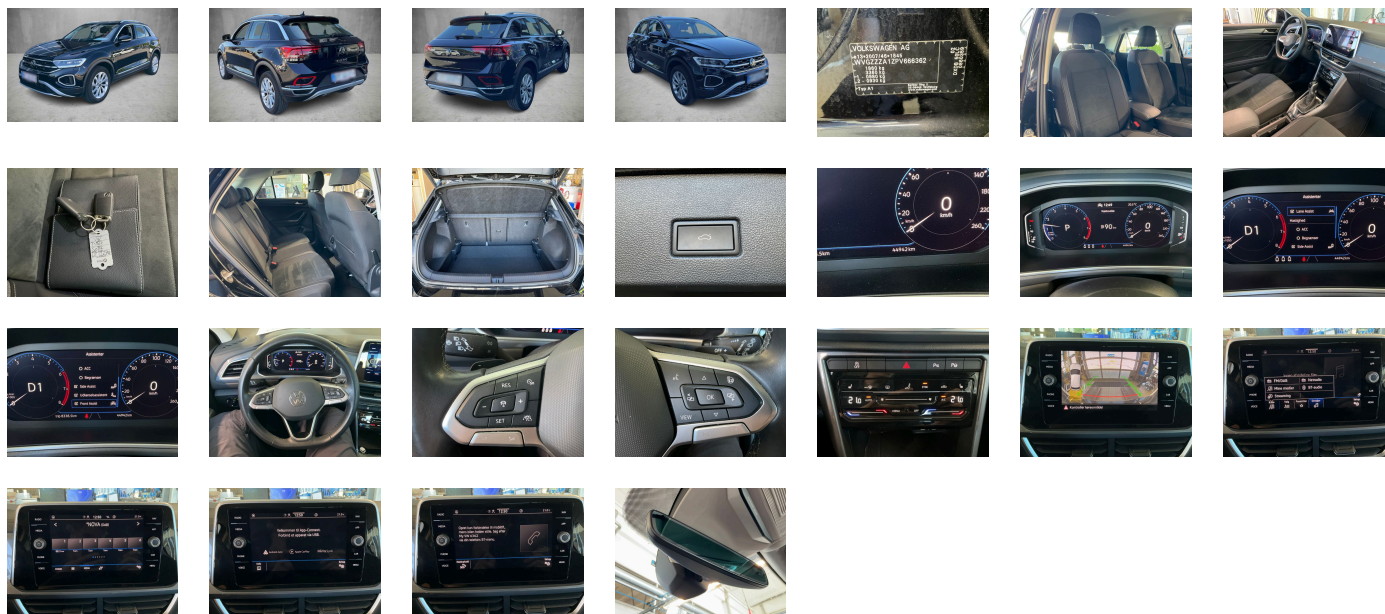

PICTURES

Picture viewer: <https://fm.bilsalg.dk/business/picturebrowser?t=full&guid=3cd6792f-fcca-4a4c-8638-2d4bf69f3089&carid=20544021>