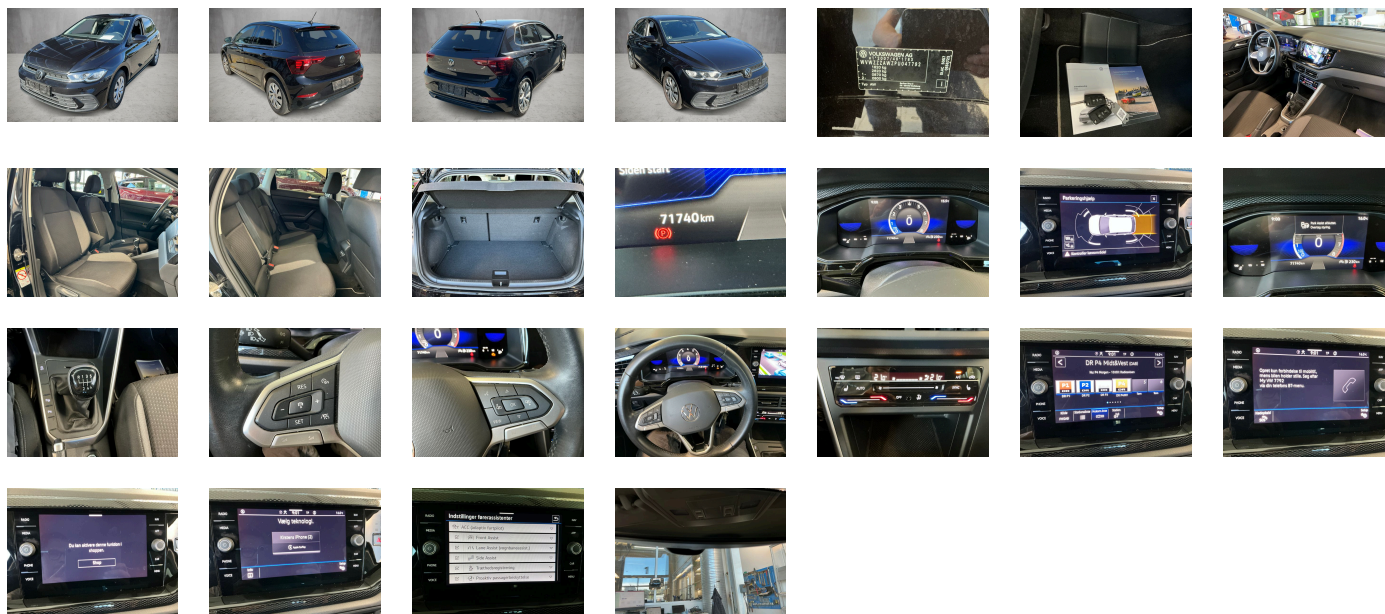

PICTURES

Picture viewer: <https://fm.bilsalg.dk/business/picturebrowser?t=full&guid=01801af8-7f8e-460b-9b84-6ce975119314&carid=20529123>