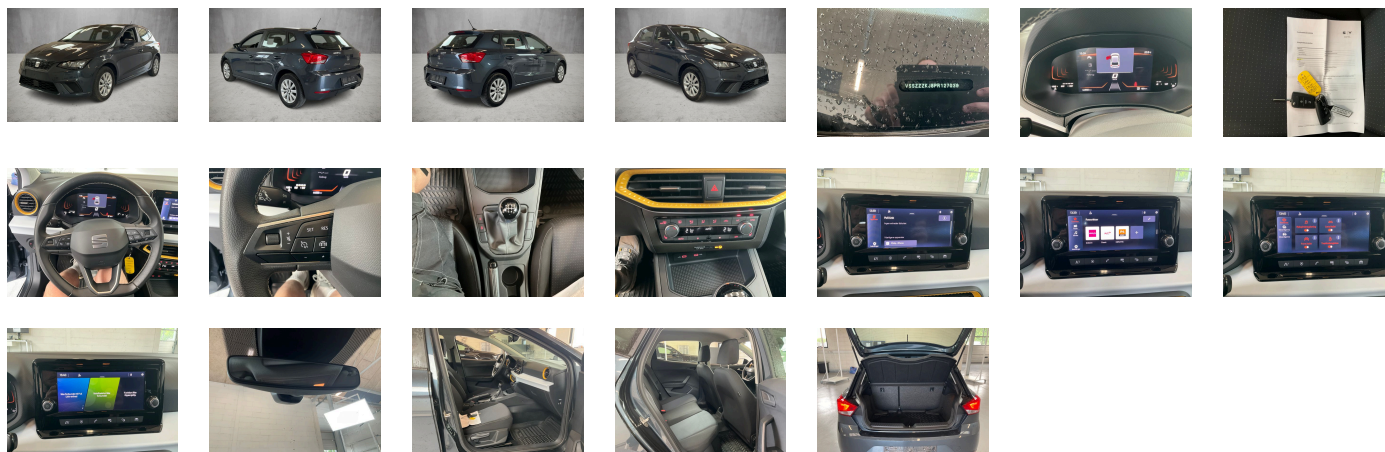

PICTURES

Picture viewer: <https://fm.bilsalg.dk/business/picturebrowser?t=full&guid=7f7a6e6f-46fb-4214-b5ff-a15debfc614b&carid=20526773>