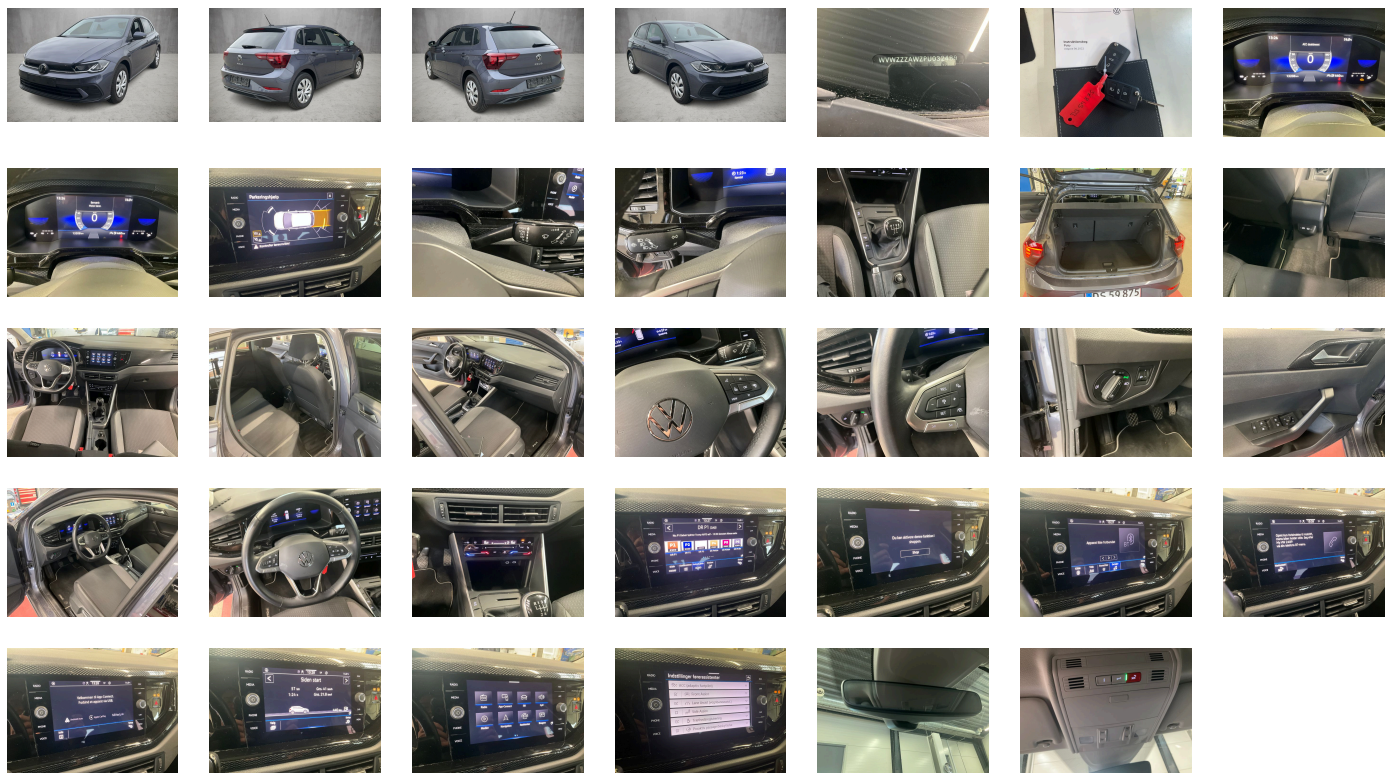

PICTURES

Picture viewer: <https://fm.bilsalg.dk/business/picturebrowser?t=full&guid=b7b07fb0-28cf-40f6-90b4-8f80982aeaa1&carid=20487769>