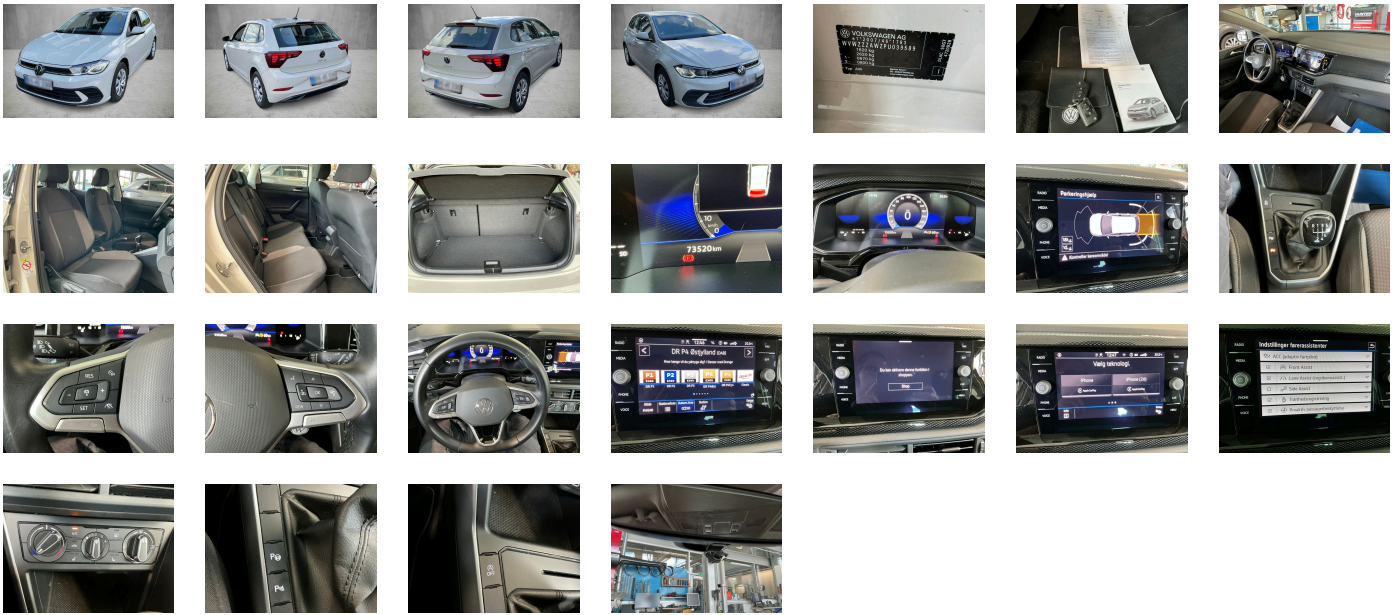

PICTURES

Picture viewer: <https://fm.bilsalg.dk/business/picturebrowser?t=full&guid=5c4a1b43-db60-465e-8af4-fb57f9a02e20&carid=20477005>