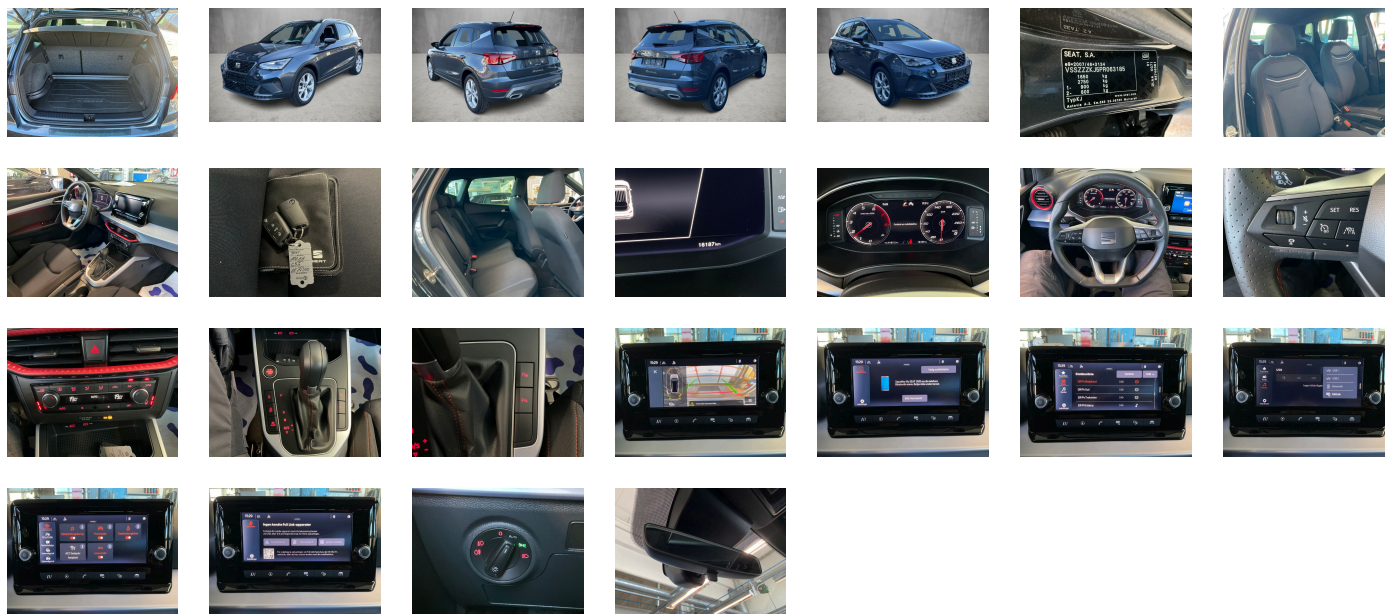

PICTURES

Picture viewer: <https://fm.bilsalg.dk/business/picturebrowser?t=full&guid=d28344ae-69a4-4ddc-8d31-9630ac459928&carid=20476972>

OVERVIEW OF DAMAGES AND SHORTAGES

N°	LOCATION	TYPE	SEVERITY	INSURANCE	NOTES	DAMAGE GROUP
1		Mangler			Indlevering af genstande (hattehylde)	
2	Curtain Luggage Compartment	Missing	C5		Reporting needed	

Severity explanation:

C0 = No damage / C1 = Simple preparation / C2 = Minor preparation needed / C3 = Can be smart repaired / C4 = Repair/spray paint / C5 = Need replacement

ELECTRICAL AND MECHANICAL CONDITION

N°	LOCATION	TYPE	NOTES
1	Is the car drivable	Yes