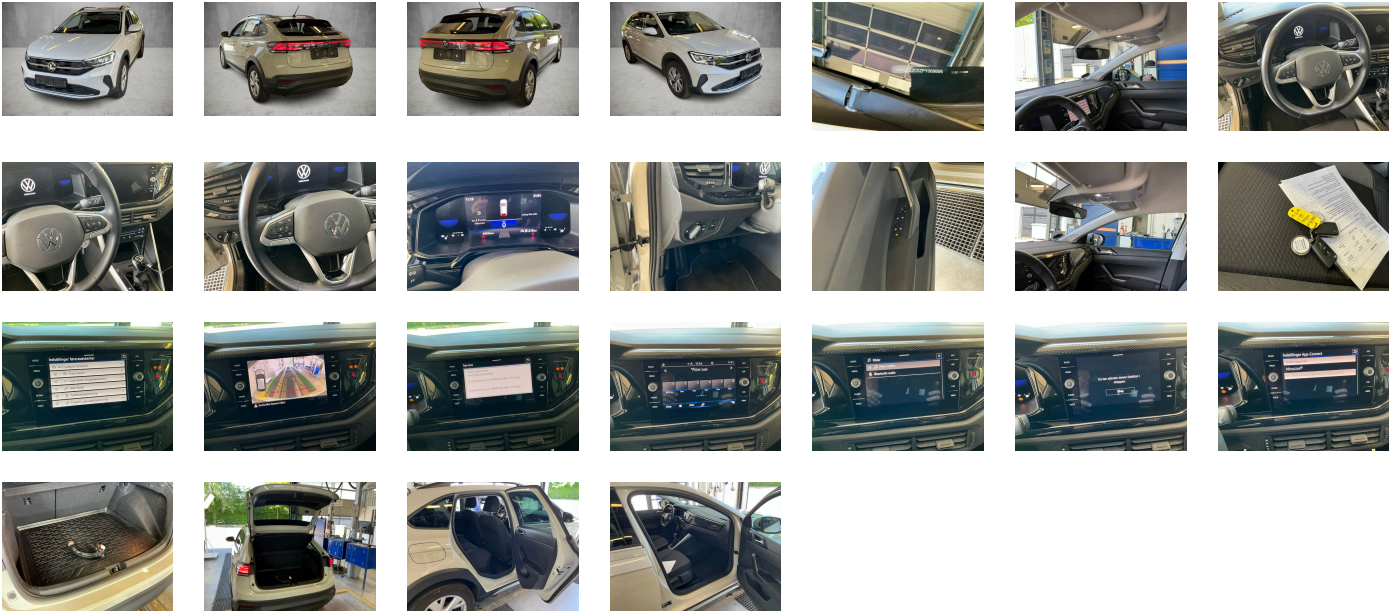

PICTURES

Picture viewer: <https://fm.bilsalg.dk/business/picturebrowser?t=full&guid=e1ce4c35-8a16-49f3-96b5-4fe2ccb90754&carid=20476906>