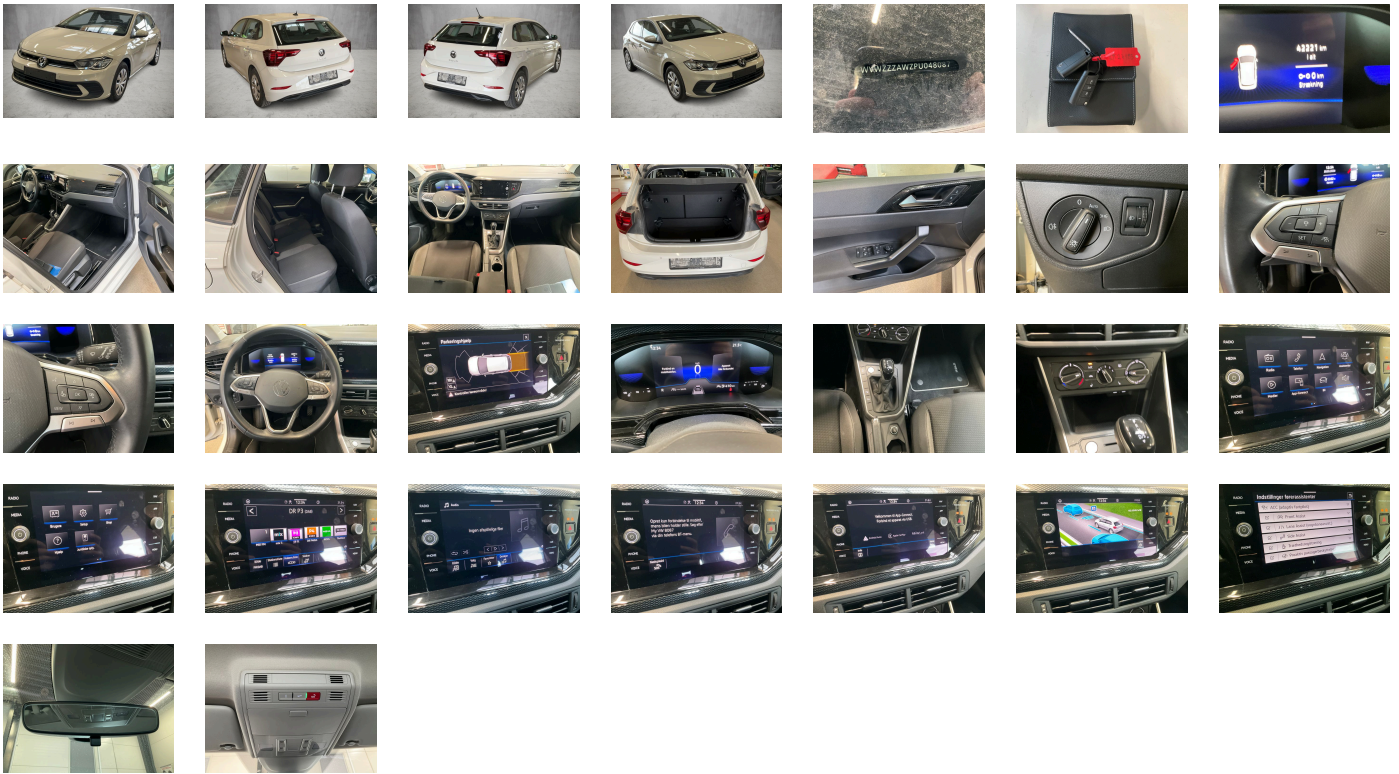

PICTURES

Picture viewer: <https://fm.bilsalg.dk/business/picturebrowser?t=full&guid=8307fde7-15ca-4786-9297-c5cb7f91ecfb&carid=20469407>