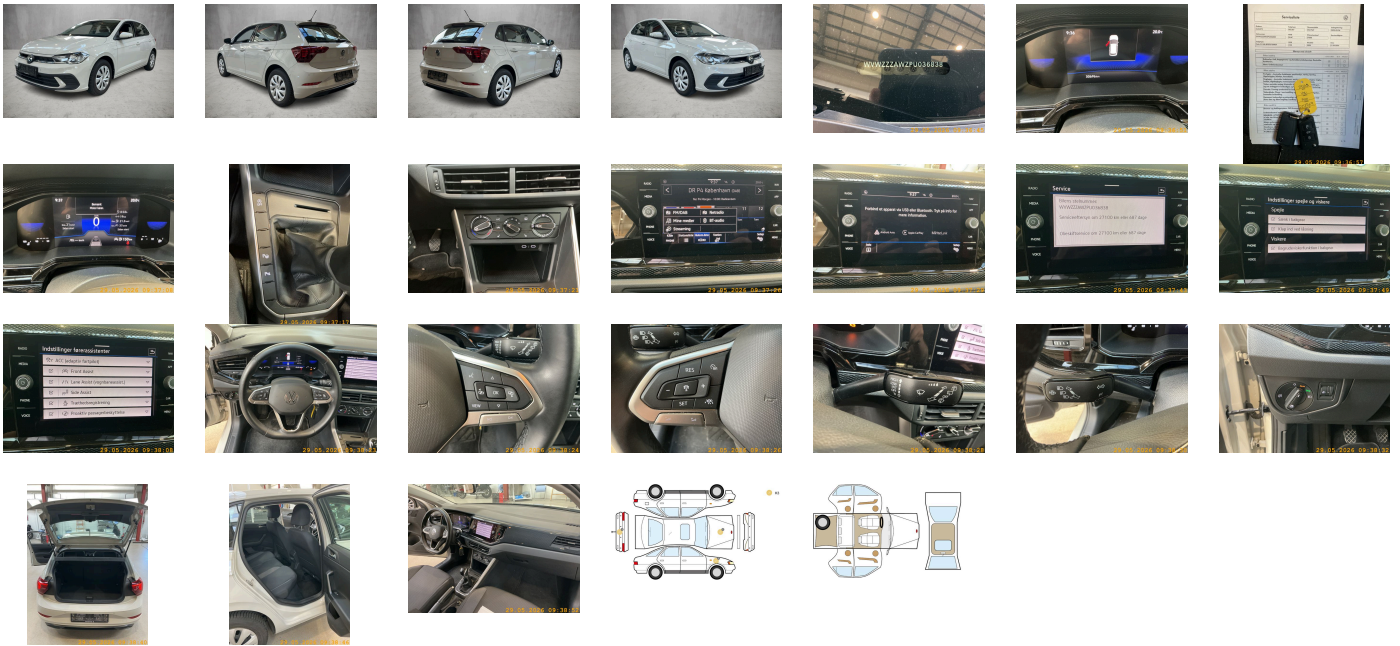

PICTURES

Picture viewer: <https://fm.bilsalg.dk/business/picturebrowser?t=full&guid=5c3fbd78-5095-4180-8191-40c529d21322&carid=20469402>

OVERVIEW OF DAMAGES AND SHORTAGES

N°	LOCATION	TYPE	SEVERITY	INSURANCE	NOTES	DAMAGE GROUP
1	Rear Bumper 	Scratch 	C3			
2	Hood 	Scratch 	C3			
3	R. Front Quarter Panel 	Scratch 	C3			

Severity explanation:

C0 = No damage / C1 = Simple preparation / C2 = Minor preparation needed / C3 = Can be smart repaired / C4 = Repair/spray paint / C5 = Need replacement

ELECTRICAL AND MECHANICAL CONDITION

N°	LOCATION	TYPE	NOTES
1	Is the car drivable	Yes