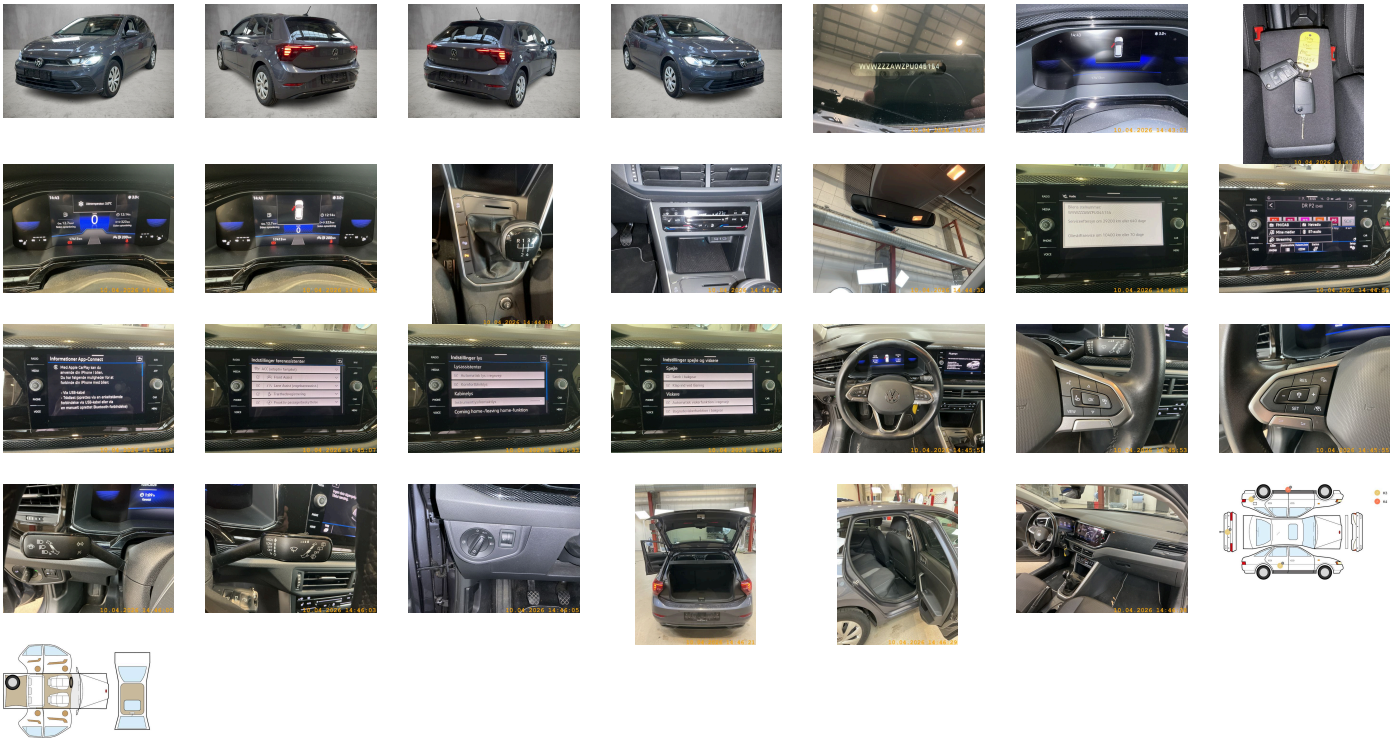

PICTURES

Picture viewer: <https://fm.bilsalg.dk/business/picturebrowser?t=full&guid=0f549264-cc53-495f-9374-d26601295dbd&carid=20469398>