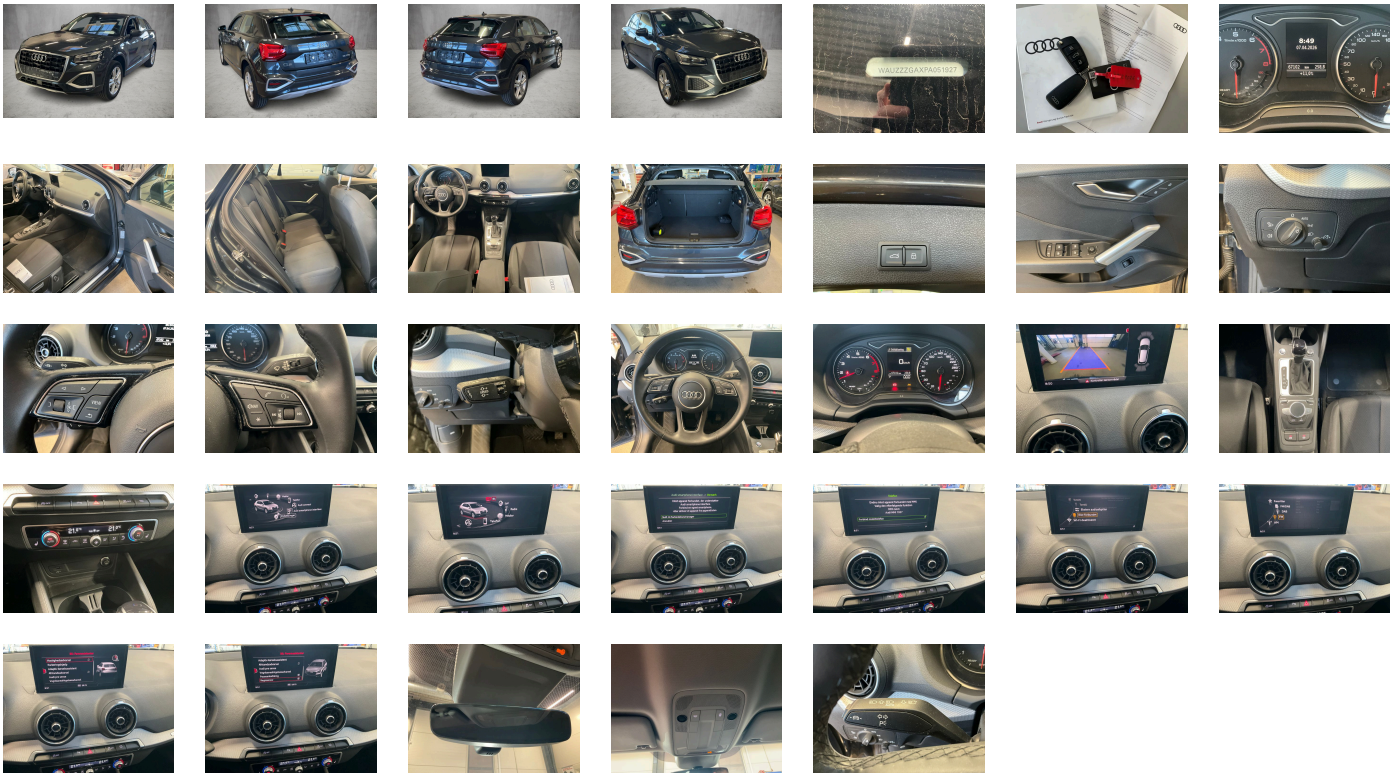

PICTURES

Picture viewer: <https://fm.bilsalg.dk/business/picturebrowser?t=full&guid=755dd8a5-8238-4d7f-8e16-4e4437eb170c&carid=20469388>