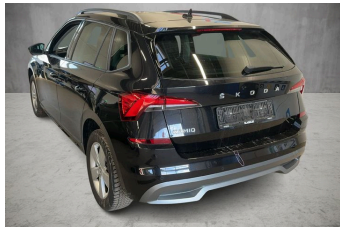

VEHICLE DESCRIPTION - Škoda Kamiq Life 1.0 TSI

First registration date:
5/2023

VIN:
TMBGR7NW2P3126007

Colour:
Black Metallic Normal gloss

Mileage (km):
66.649

Gear:
Manual (6 Gears)

Fuel type:
Gasoline

Body type:
SUV

Number of doors:
5

Drive type:
FWD

Model year:
2019-2024

Engine power:
81 kW

Number of seats:
5

Engine size (cc):
999

Interior:
Black Fabric

VEHICLE DETAILS