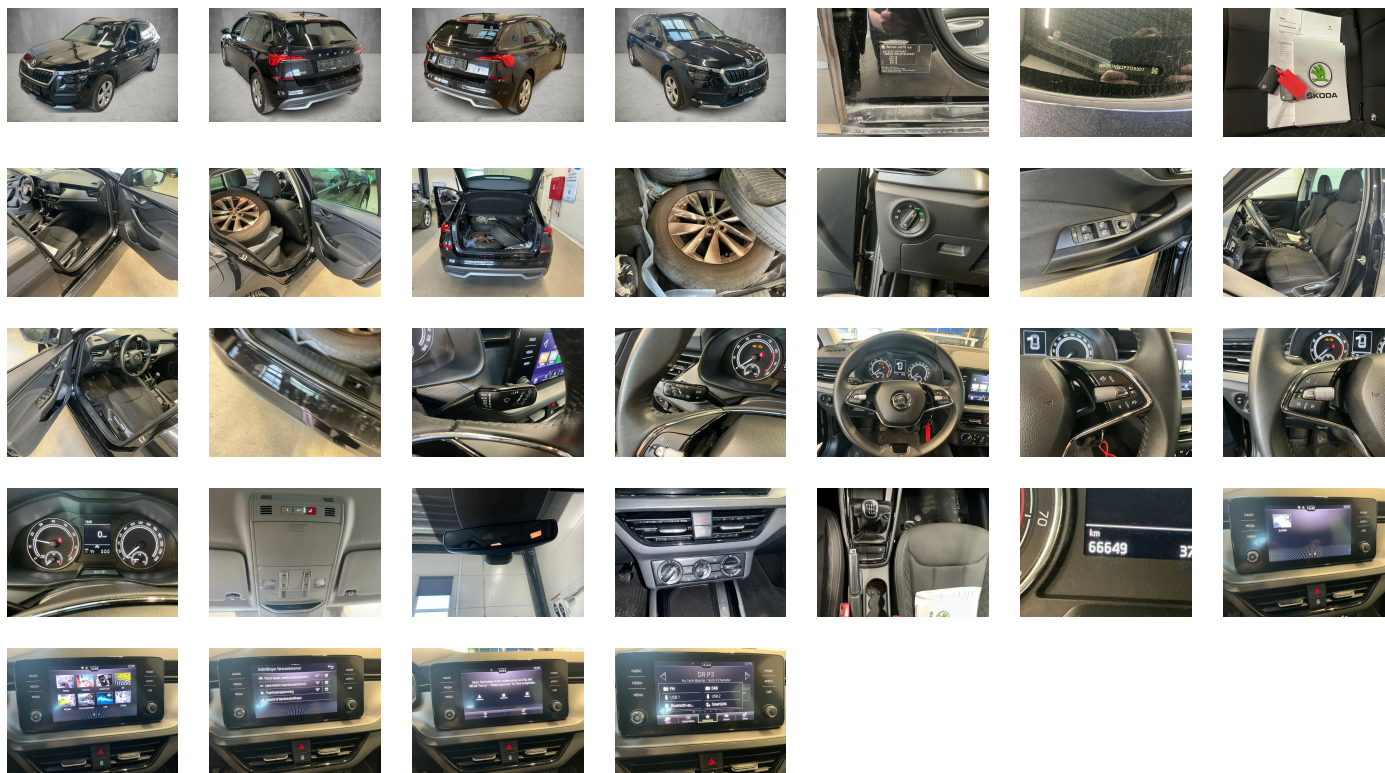

PICTURES

Picture viewer: <https://fm.bilsalg.dk/business/picturebrowser?t=full&guid=8b1b2ec7-1907-46f6-88ca-d4b455b39ff4&carid=20469317>