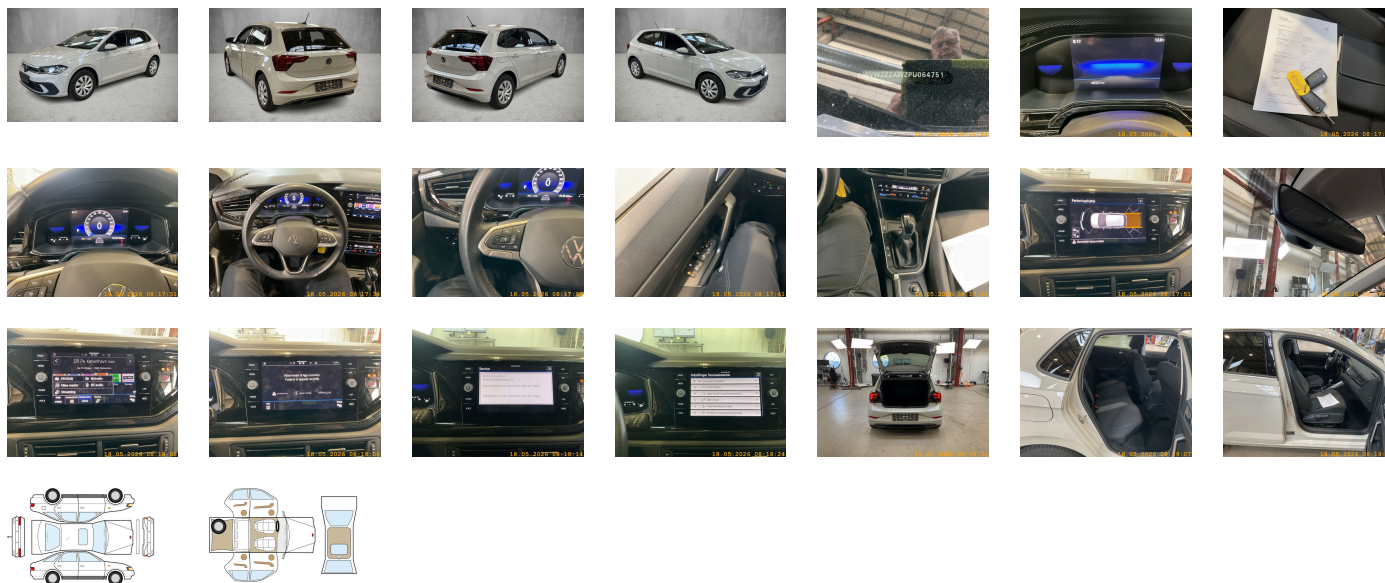

PICTURES

Picture viewer: <https://fm.bilsalg.dk/business/picturebrowser?t=full&guid=fe4b3cd0-f34b-4e6e-97cd-8bf55c3ea503&carid=20469294>