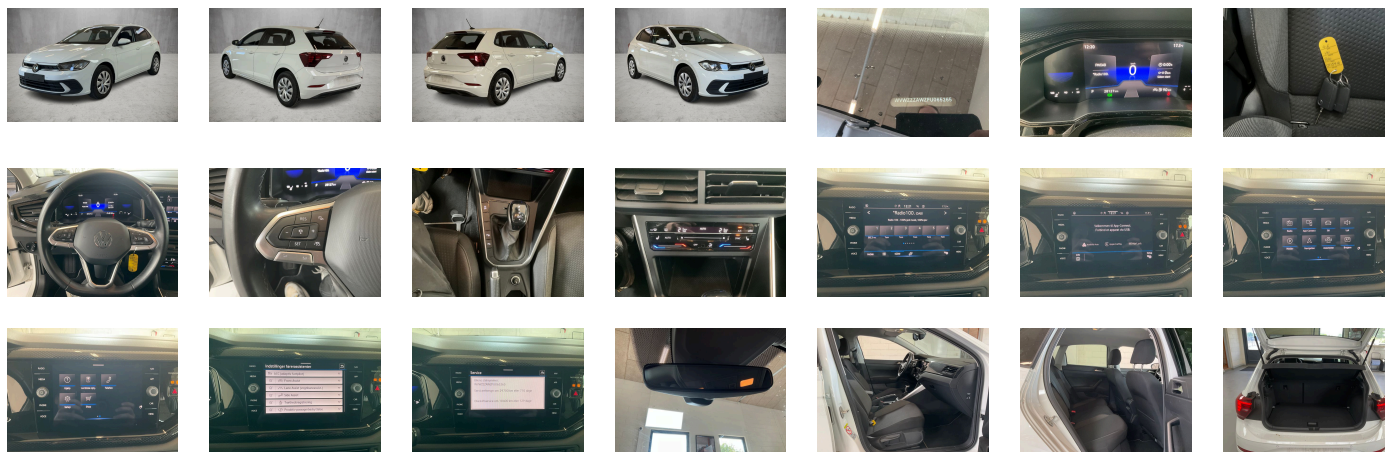

PICTURES

Picture viewer: <https://fm.bilsalg.dk/business/picturebrowser?t=full&guid=21e626d2-58cb-40d5-bf68-658d6bfa6caa&carid=20453194>