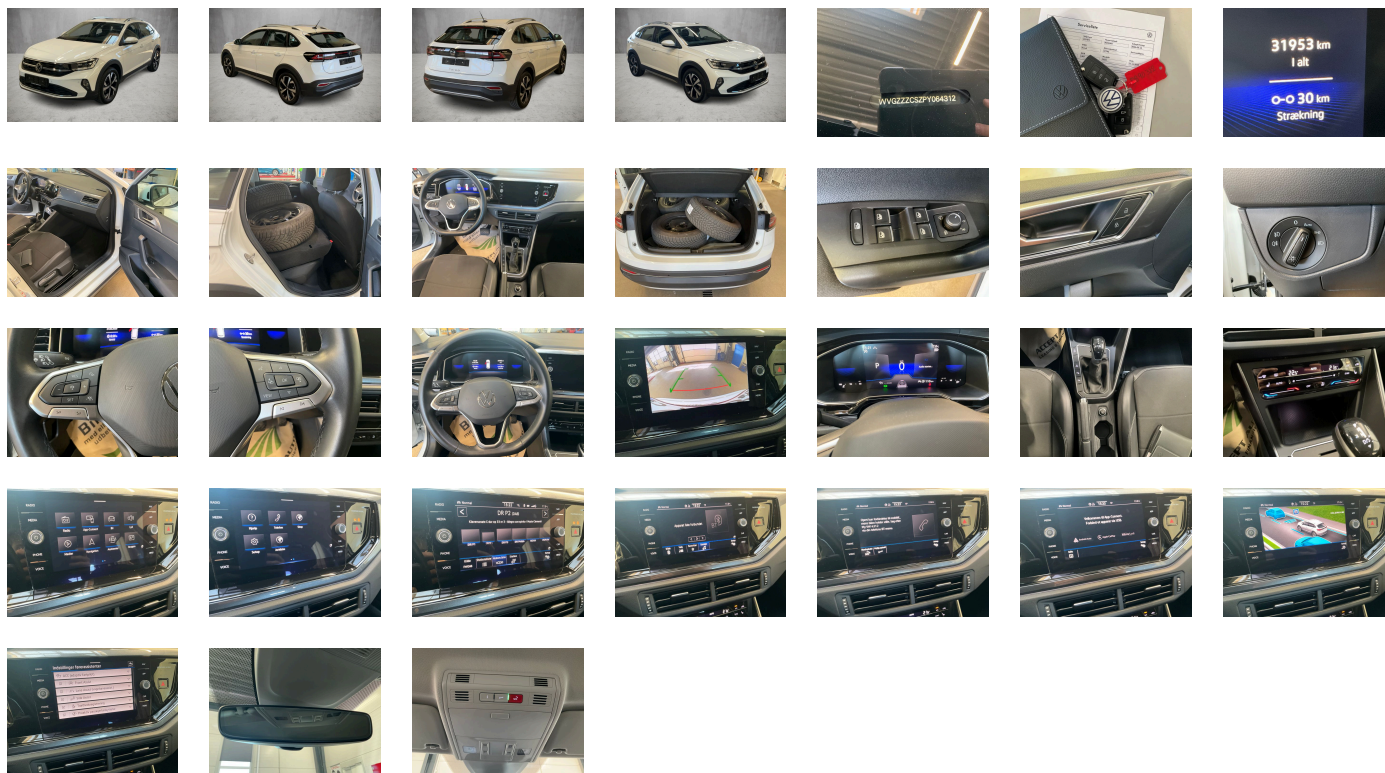

PICTURES

Picture viewer: <https://fm.bilsalg.dk/business/picturebrowser?t=full&guid=3b2c7b51-78f5-44a1-9504-0cddb9d65335&carid=20431172>