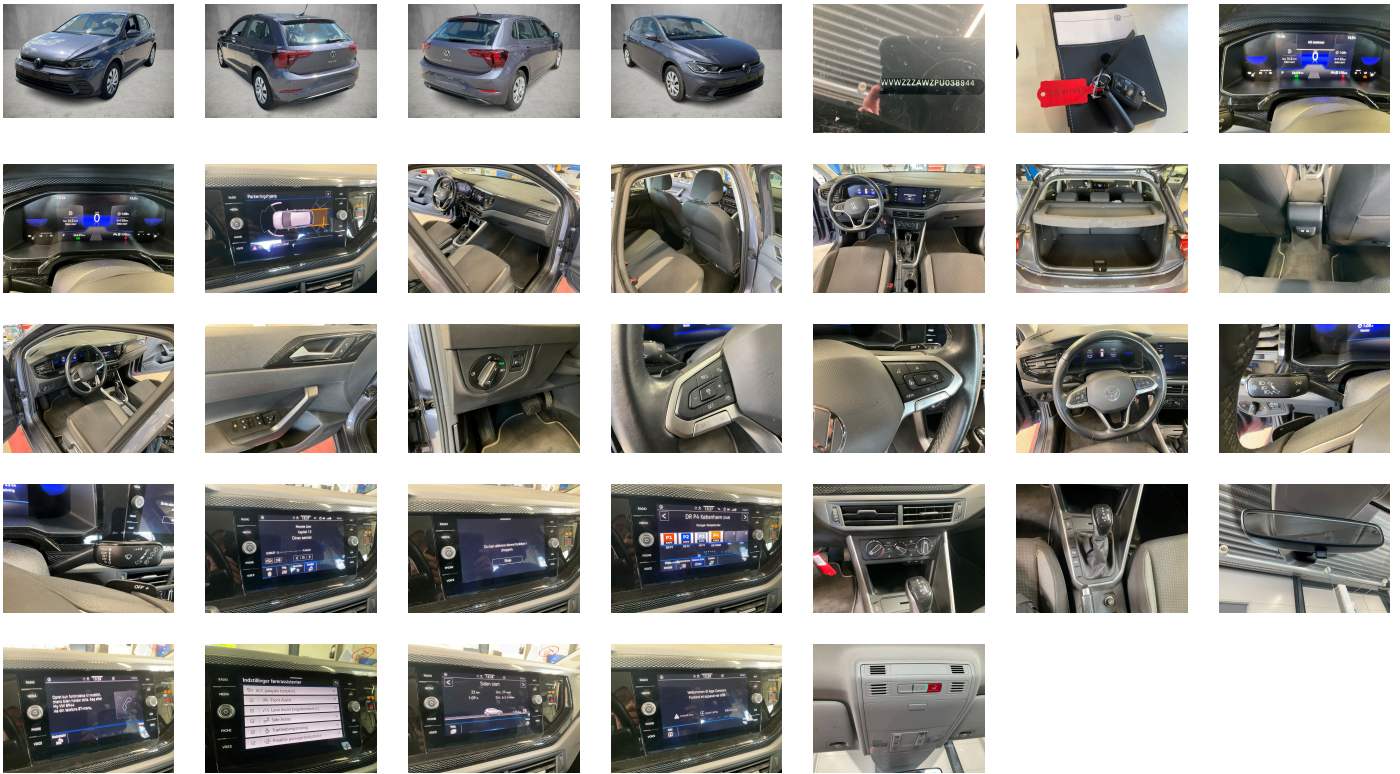

PICTURES

Picture viewer: <https://fm.bilsalg.dk/business/picturebrowser?t=full&guid=04714e69-8512-49c8-8dd9-8f14ec15e015&carid=20402750>