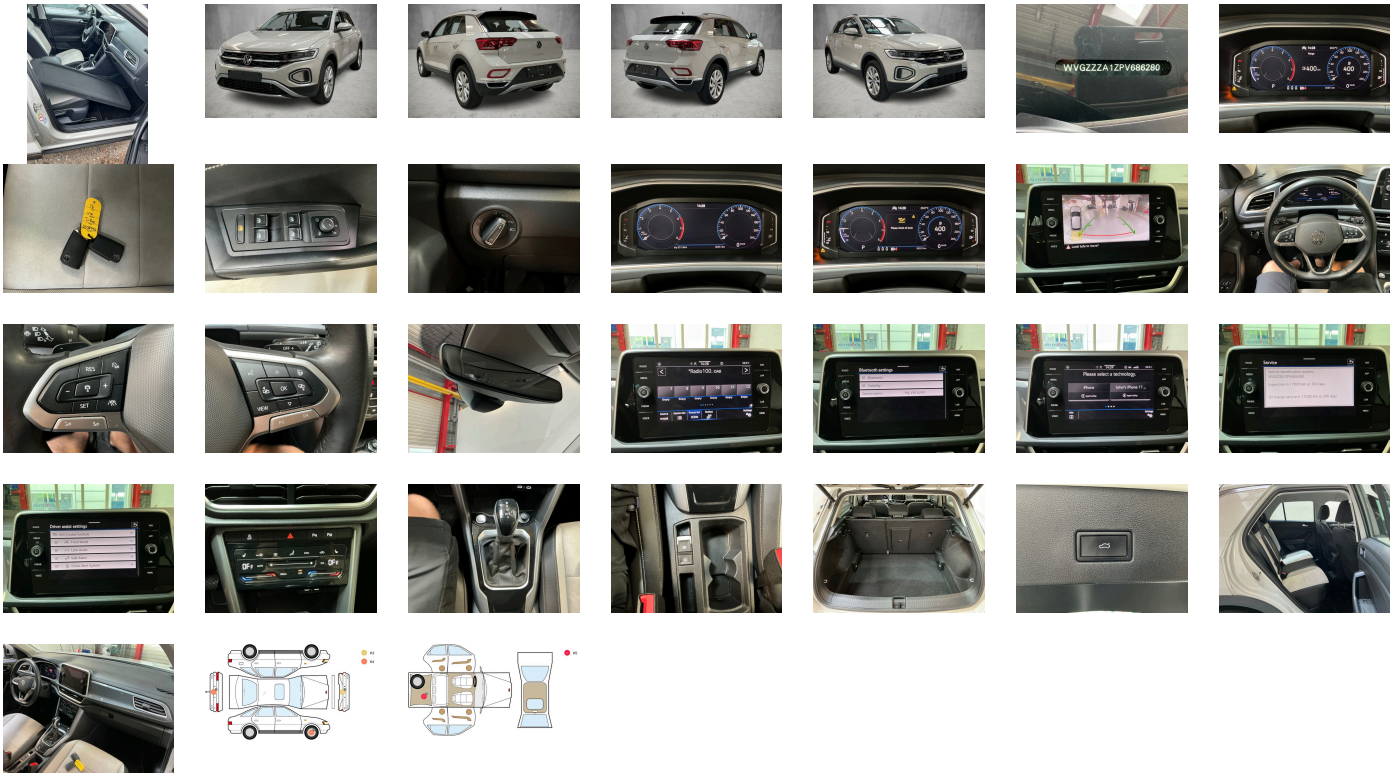

PICTURES

Picture viewer: <https://fm.bilsalg.dk/business/picturebrowser?t=full&guid=e599192d-ead0-466d-b441-c8d7fb3fc8af&carid=20402733>

OVERVIEW OF DAMAGES AND SHORTAGES

N°	LOCATION	TYPE	SEVERITY	INSURANCE	NOTES	DAMAGE GROUP
1		Mangler			Håndtering af hattehylde	
2	Curtain Luggage Compartment	Missing	C5		Reporting needed	Hattehylde
3	Rear Bumper	Scratch	C4		Reporting needed	
4	R. Front Rim	Scratch	C4		Reporting needed	
5	Front Bumper	Scratch	C3			

Severity explanation:

C0 = No damage / C1 = Simple preparation / C2 = Minor preparation needed / C3 = Can be smart repaired / C4 = Repair/spray paint / C5 = Need replacement

ELECTRICAL AND MECHANICAL CONDITION

N°	LOCATION	TYPE	NOTES
1	Is the car drivable	Yes	
2	Engine	Oil missing