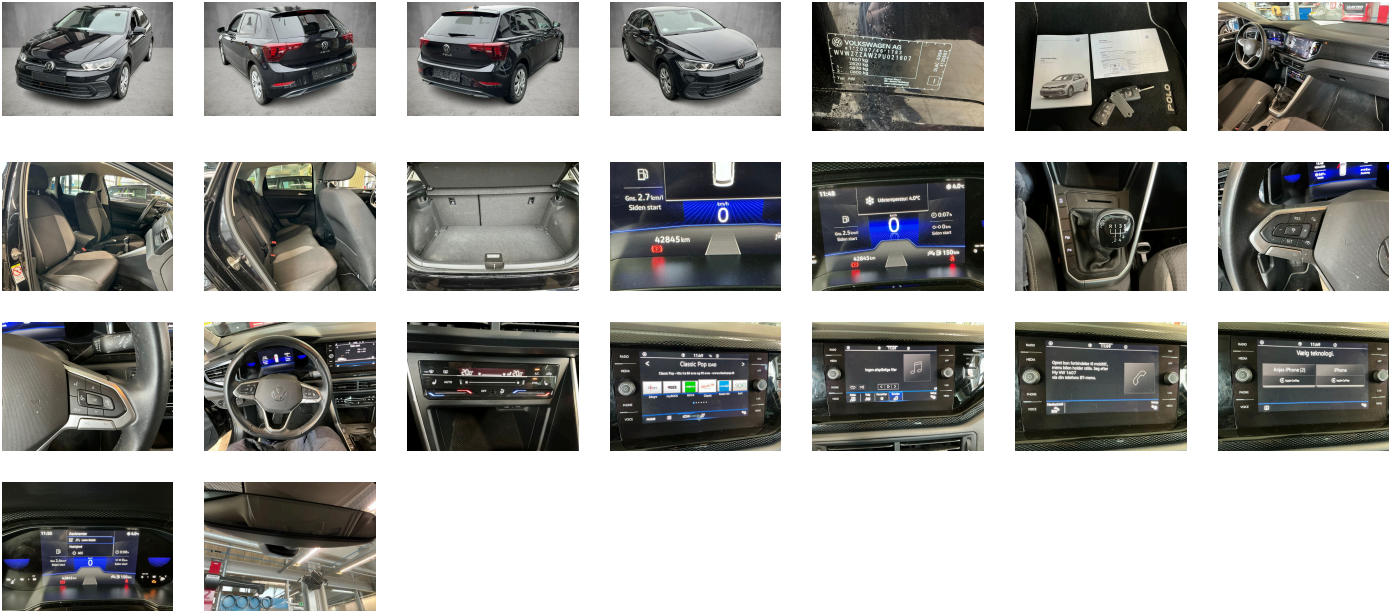

PICTURES

Picture viewer: <https://fm.bilsalg.dk/business/picturebrowser?t=full&guid=8bea0910-8771-4476-b886-df747df862cd&carid=20395672>