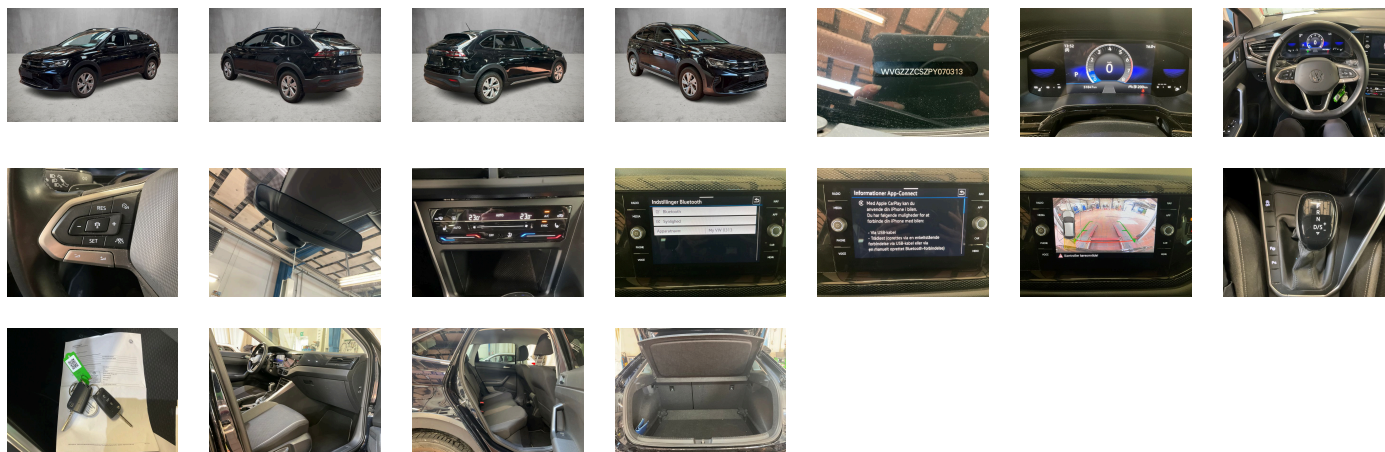

PICTURES

Picture viewer: <https://fm.bilsalg.dk/business/picturebrowser?t=full&guid=a10dcab9-6ed1-4c42-aab3-376a07006172&carid=20395639>