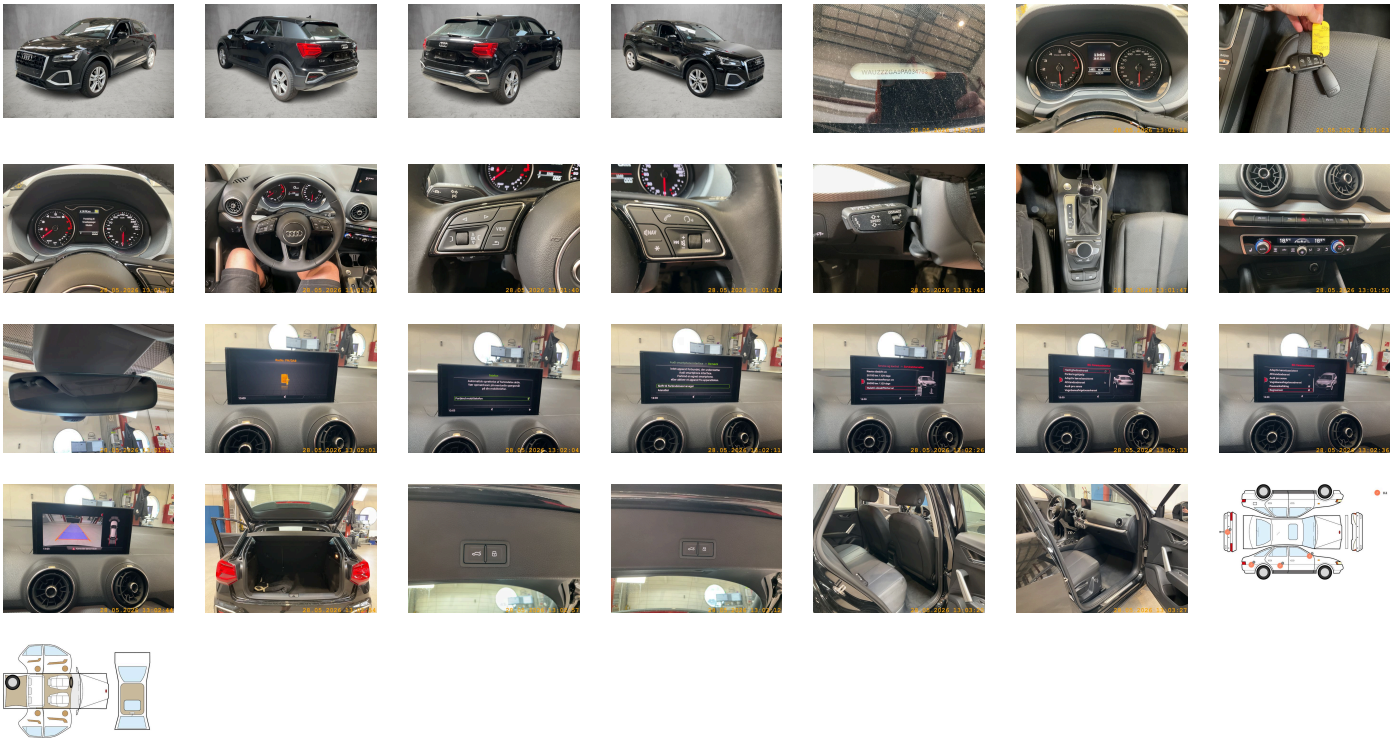

PICTURES

Picture viewer: <https://fm.bilsalg.dk/business/picturebrowser?t=full&guid=3cccf6e8-c5c5-4733-8019-937523bbc114&carid=20395628>

OVERVIEW OF DAMAGES AND SHORTAGES

N°	LOCATION	TYPE	SEVERITY	INSURANCE	NOTES	DAMAGE GROUP
1	Rear Bumper 	Scratch 	C4		Reporting needed	
2	R. Mirror, Casing 	Scratch 	C4		Reporting needed	
3	R. Rear Door 	Scratch 	C4		Reporting needed	
4	R. Rear Quarter Panel 	Dent 	C4		Reporting needed	

Severity explanation:

C0 = No damage / C1 = Simple preparation / C2 = Minor preparation needed / C3 = Can be smart repaired / C4 = Repair/spray paint / C5 = Need replacement

ELECTRICAL AND MECHANICAL CONDITION

N°	LOCATION	TYPE	NOTES
1	Is the car drivable	Yes