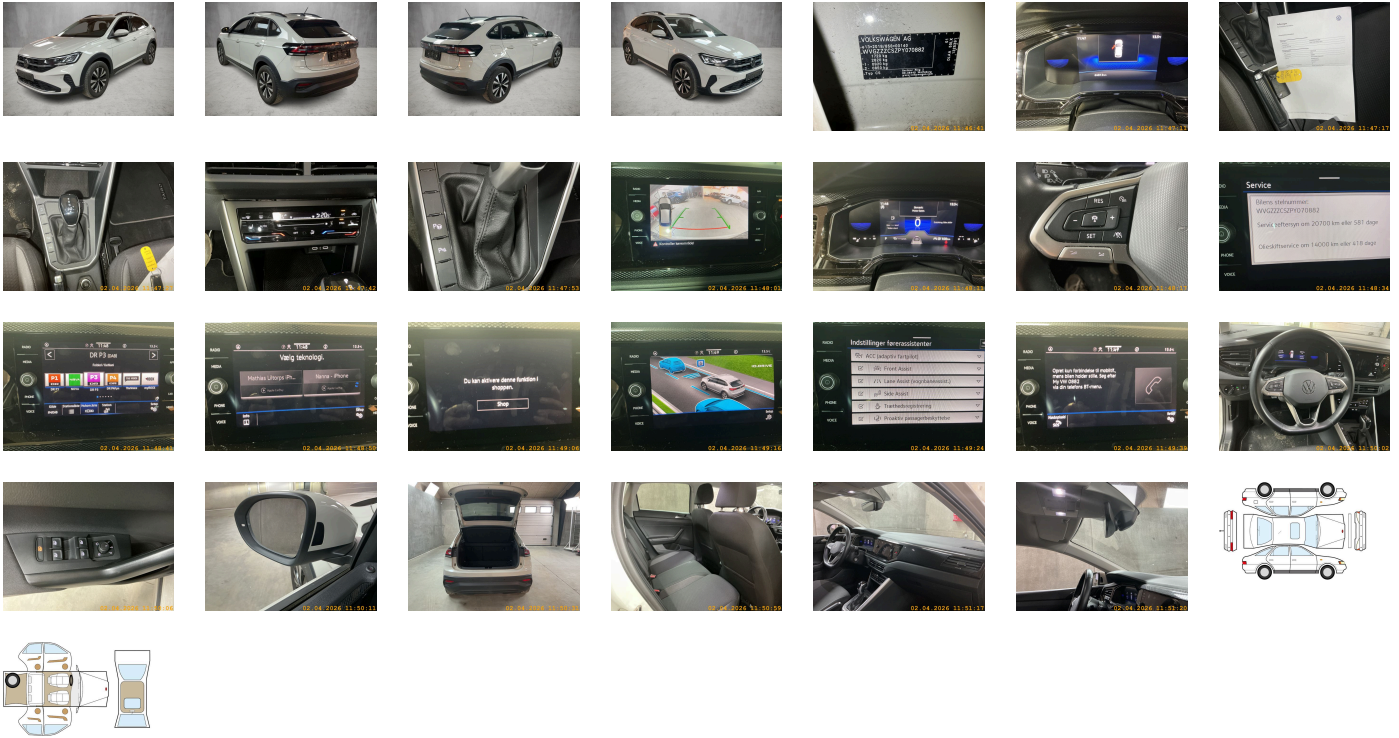

PICTURES

Picture viewer: <https://fm.bilsalg.dk/business/picturebrowser?t=full&guid=1dd4abc2-2754-4433-bc3c-8ad0877ee920&carid=20372118>

OVERVIEW OF DAMAGES AND SHORTAGES

No damages or shortages

ELECTRICAL AND MECHANICAL CONDITION

N°	LOCATION	TYPE	NOTES
1	Is the car drivable	Yes	
2	Key with remote	Missing