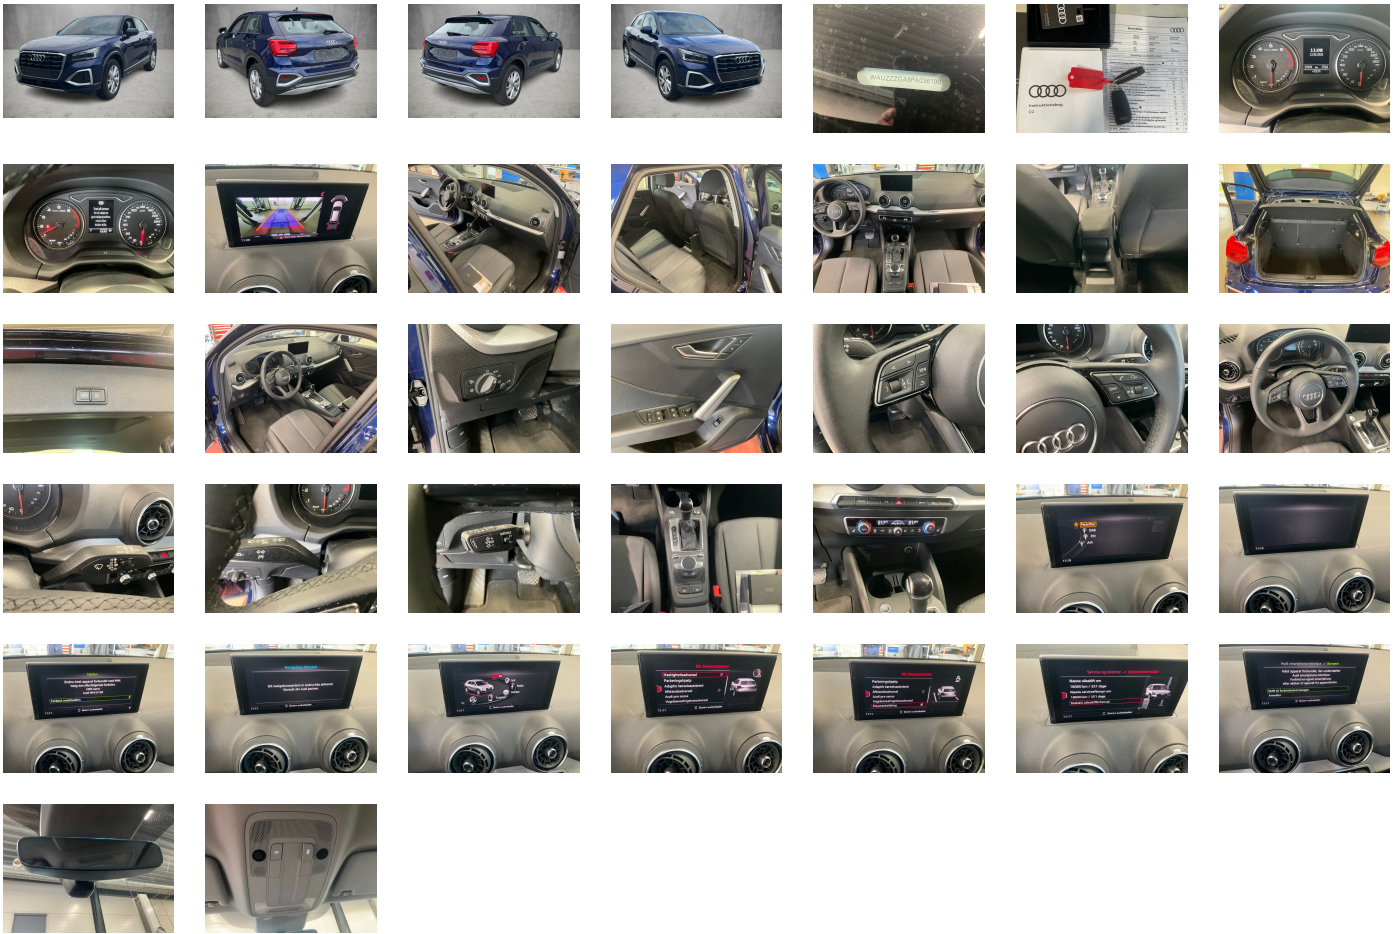

PICTURES

Picture viewer: <https://fm.bilsalg.dk/business/picturebrowser?t=full&guid=3e4fd281-8c6f-43b4-a9a7-7346a8558b1c&carid=20372026>