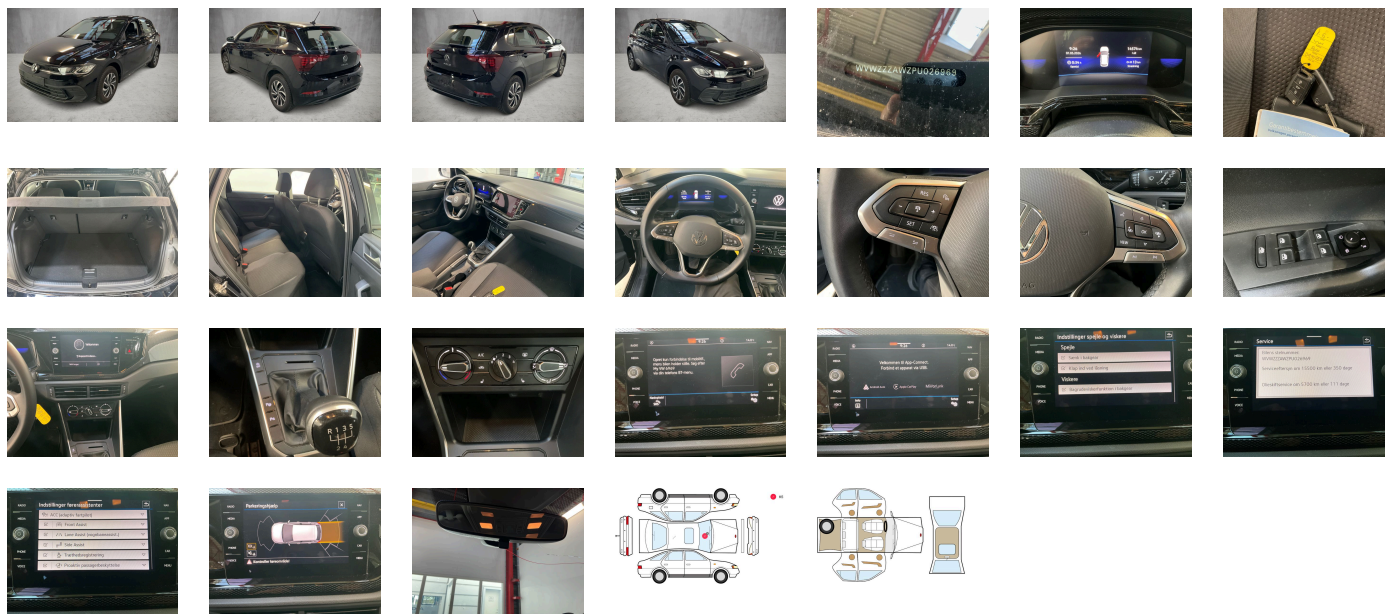

PICTURES

Picture viewer: <https://fm.bilsalg.dk/business/picturebrowser?t=full&guid=11b825d0-9da4-4e9a-a20f-51dcf04404f8&carid=20356137>