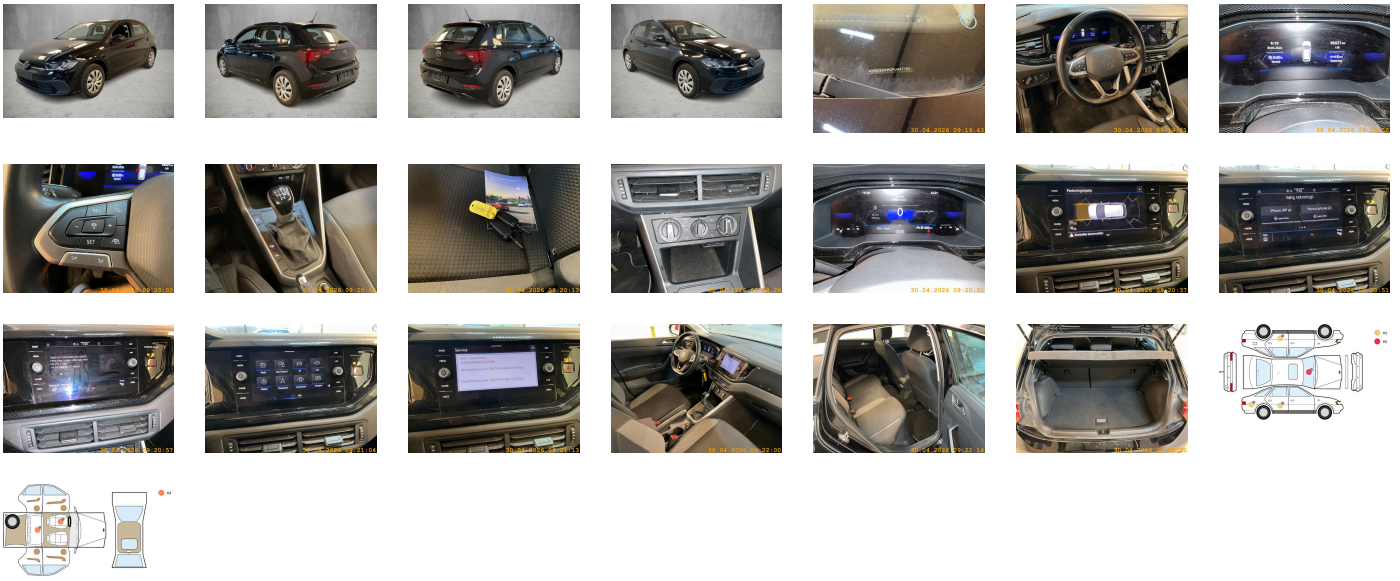

PICTURES

Picture viewer: <https://fm.bilsalg.dk/business/picturebrowser?t=full&guid=19a3e38e-7b4f-4e32-8bb9-e7055fdcd3f9&carid=20304978>

OVERVIEW OF DAMAGES AND SHORTAGES

N°	LOCATION	TYPE	SEVERITY	INSURANCE	NOTES	DAMAGE GROUP
1	Front Windscreen 	Stone Chips 	C5		Reporting needed	
2	Rear Seat 	Cleaning	C4		Reporting needed	
3	Drivers Seat 	Cleaning	C4		Reporting needed	
4	R. Rear Quarter Panel 	Scratch	C3			
5	L. Rear Door 	Scratch	C3			
6	R. Rear Door 	Dent	C3			

Severity explanation:

C0 = No damage / C1 = Simple preparation / C2 = Minor preparation needed / C3 = Can be smart repaired / C4 = Repair/spray paint / C5 = Need replacement

ELECTRICAL AND MECHANICAL CONDITION

N°	LOCATION	TYPE	NOTES
1	Is the car drivable	Yes