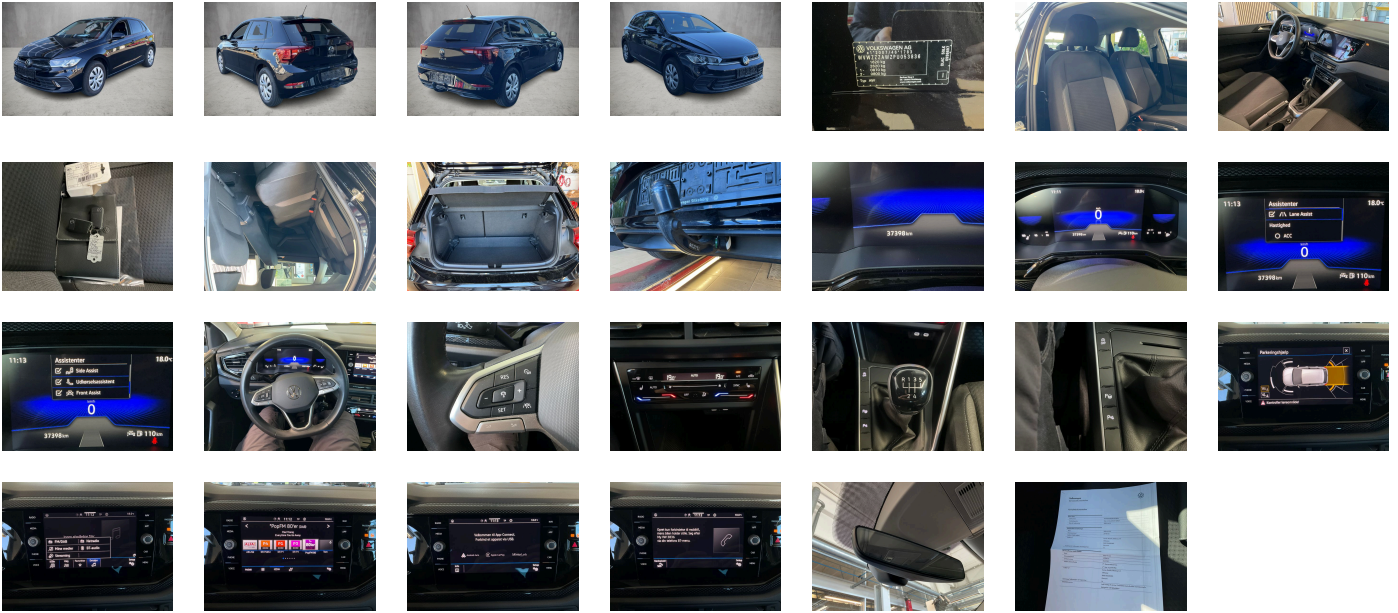

PICTURES

Picture viewer: <https://fm.bilsalg.dk/business/picturebrowser?t=full&guid=6d1f098f-865c-43e1-83c4-8525ddcee7d0&carid=20304970>

OVERVIEW OF DAMAGES AND SHORTAGES

N°	LOCATION	TYPE	SEVERITY	INSURANCE	NOTES	DAMAGE GROUP
1	R. Rear Rim	Scratch	C5		Reporting needed	
2	L. Rear Quarter Panel	Discoloration	C4		Reporting needed	
3	Roof	Dent	C3			
4	R. Front Quarter Panel	Discoloration	C3			
5	Rear Hood	Scratch	C3			
6	L. Rocker Panel	Scratch	C3			
7	Rear Windscreen	Scratch	C3			

Severity explanation:

C0 = No damage / C1 = Simple preparation / C2 = Minor preparation needed / C3 = Can be smart repaired / C4 = Repair/spray paint / C5 = Need replacement

ELECTRICAL AND MECHANICAL CONDITION

N°	LOCATION	TYPE	NOTES
1	Is the car drivable	Yes