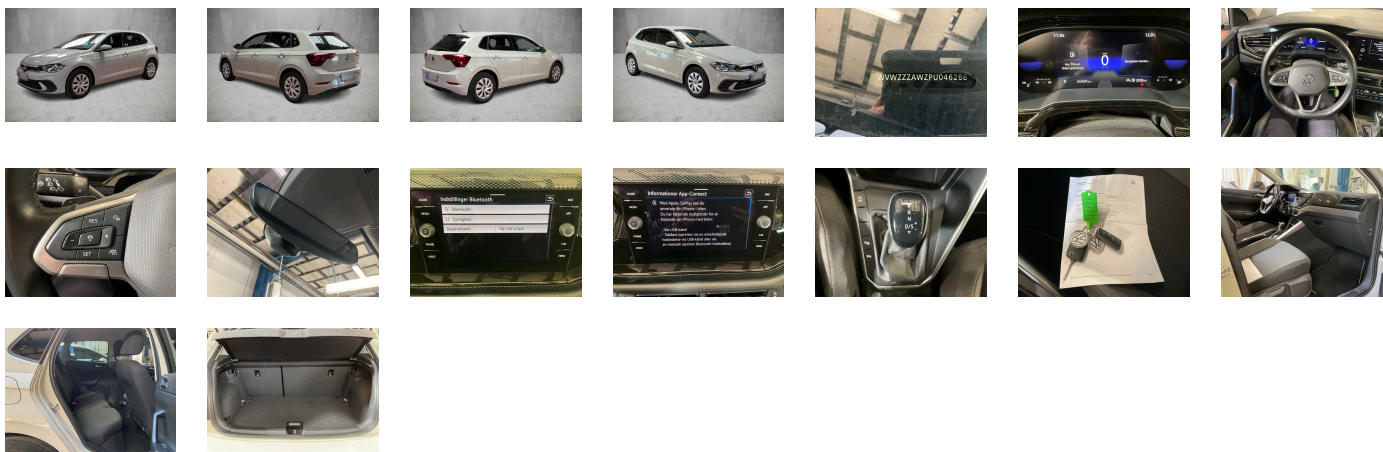

PICTURES

Picture viewer: <https://fm.bilsalg.dk/business/picturebrowser?t=full&guid=9e3e977d-28a1-4ab8-9e39-1ab1a7b4da54&carid=20298500>