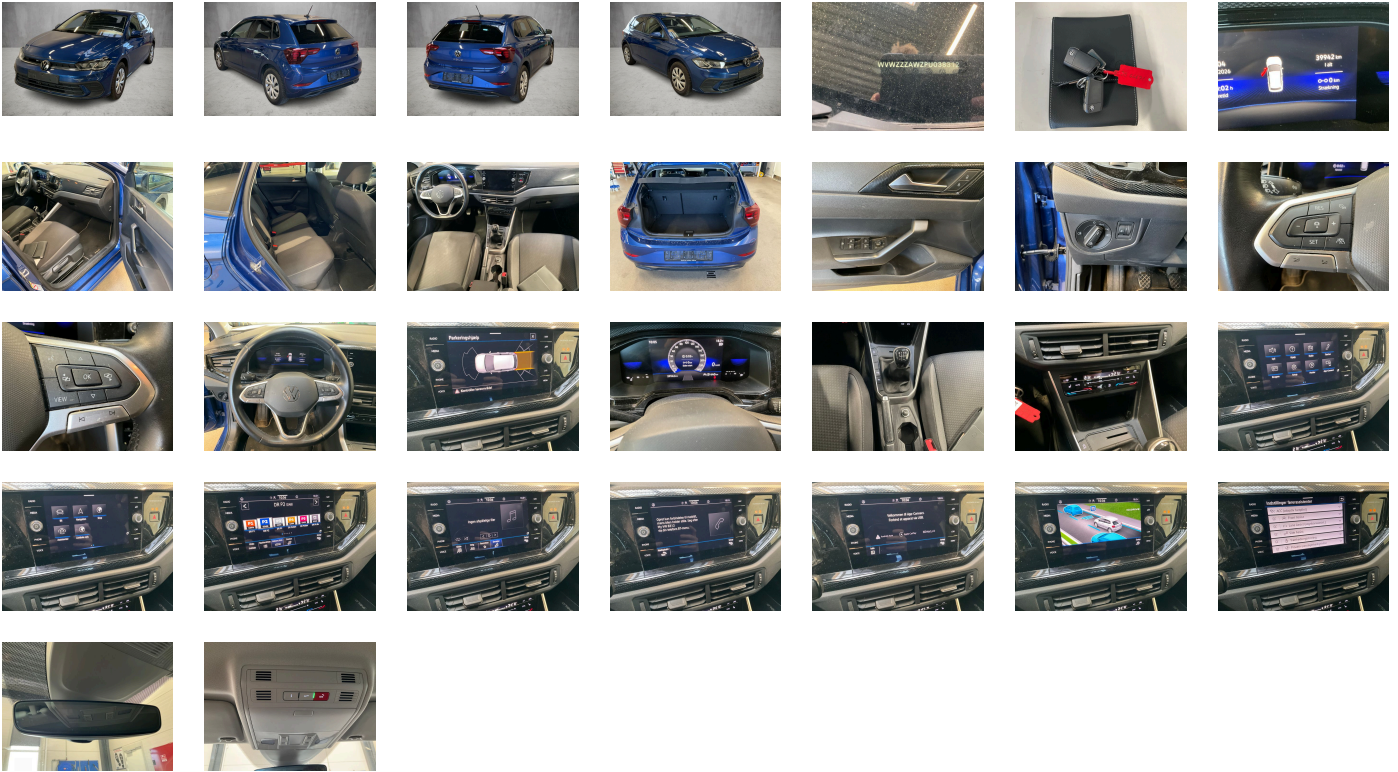

PICTURES

Picture viewer: <https://fm.bilsalg.dk/business/picturebrowser?t=full&guid=57c5cac2-5fa6-4bd6-b8b5-eb5d75d25e54&carid=20298446>