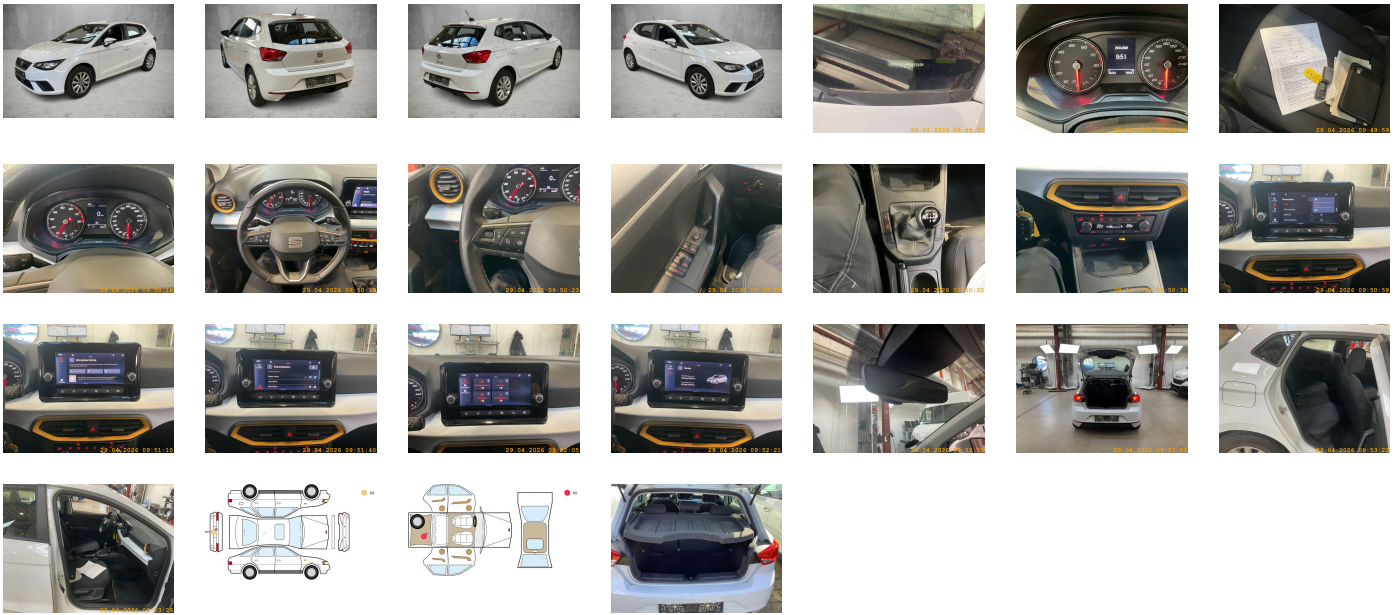

PICTURES

Picture viewer: <https://fm.bilsalg.dk/business/picturebrowser?t=full&guid=02b52932-c0ce-46fd-b5ec-b57190de01e6&carid=20285393>

OVERVIEW OF DAMAGES AND SHORTAGES

N°	LOCATION	TYPE	SEVERITY	INSURANCE	NOTES	DAMAGE GROUP
1	Curtain Luggage Compartment	Missing	C5		Reporting needed Hattehylde	
2	Rear Bumper	Scratch	C3			

Severity explanation:

C0 = No damage / C1 = Simple preparation / C2 = Minor preparation needed / C3 = Can be smart repaired / C4 = Repair/spray paint / C5 = Need replacement

ELECTRICAL AND MECHANICAL CONDITION

N°	LOCATION	TYPE	NOTES
1	Is the car drivable	Yes