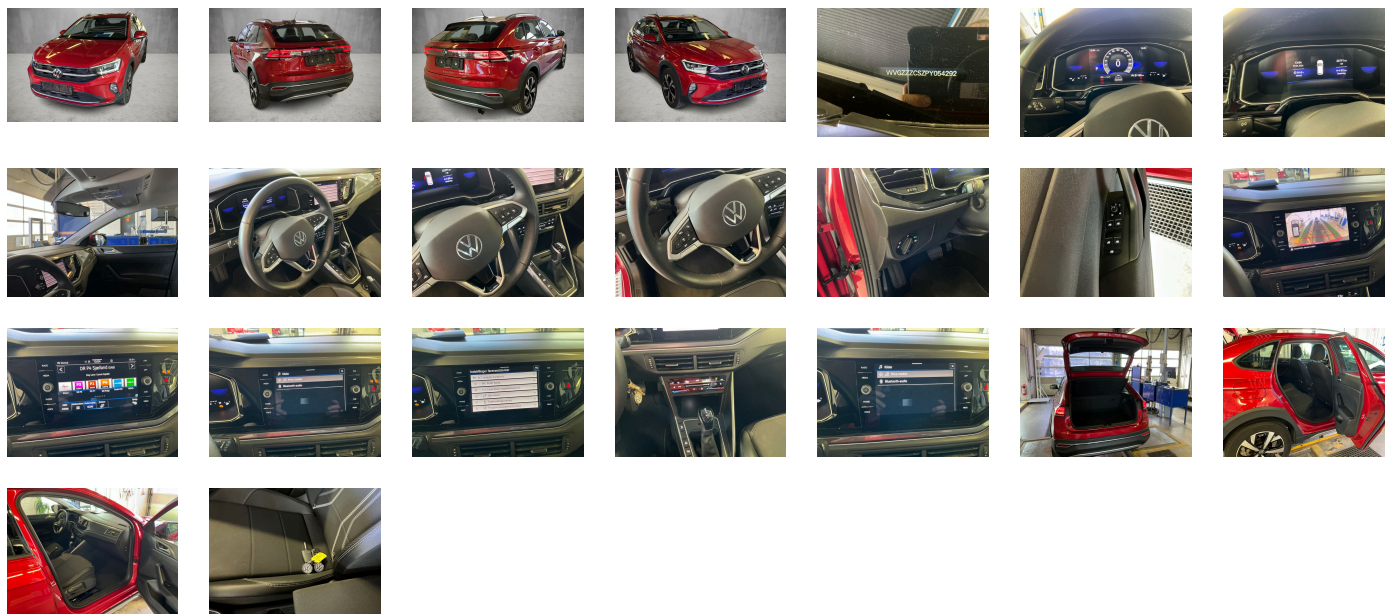

PICTURES

Picture viewer: <https://fm.bilsalg.dk/business/picturebrowser?t=full&guid=09a7bf86-14fd-478d-b7e7-acf9acfbde2f&carid=20285365>