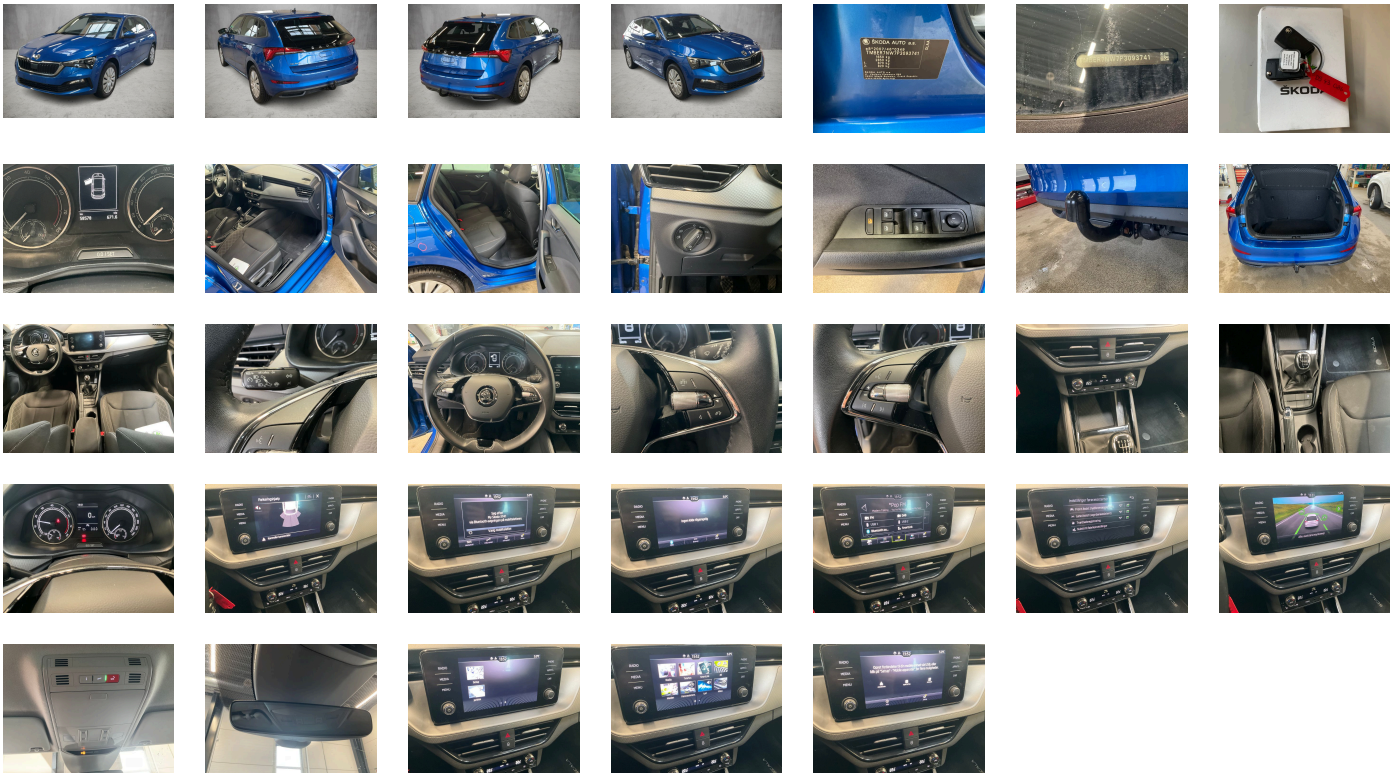

PICTURES

Picture viewer: <https://fm.bilsalg.dk/business/picturebrowser?t=full&guid=39572ef5-4e73-46c5-9f24-9382ab12201c&carid=20267776>